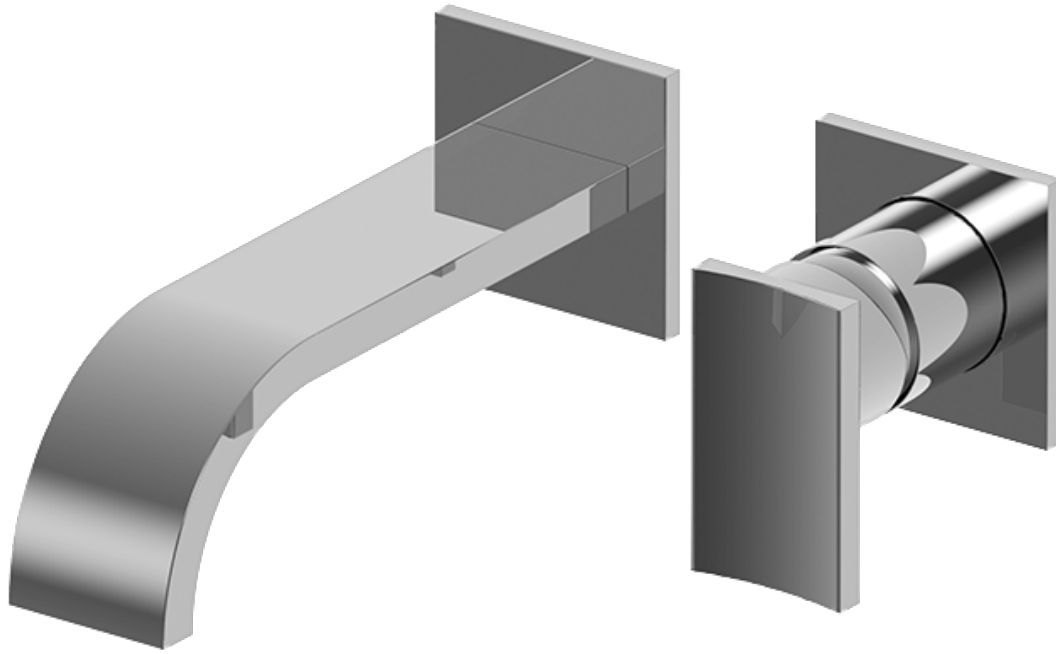

### Information

- Wall-mount spout and handle installation
- Aerated Flow Rate ~2.2 gpm @60 psi
- 7-1/2" spout reach
- Drain assembly not included
- Optional Matching Decorative Trap G-9971
- Handle may be installed on left or right of spout
- Optional extension kit
- ADA