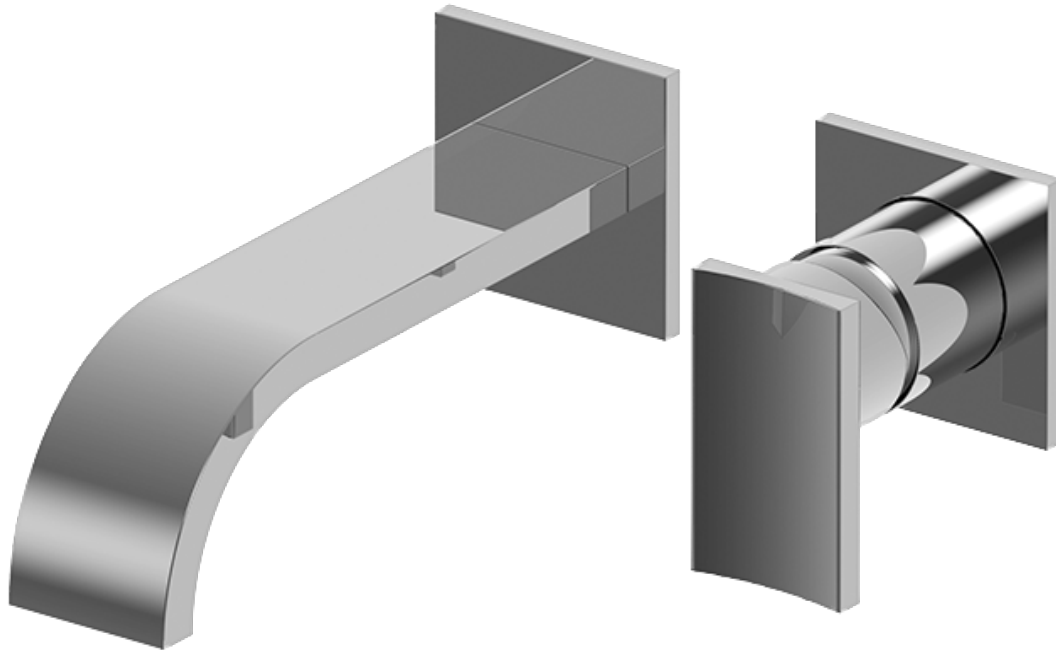

BATHROOM  
Sade Wall-Mounted Lavatory  
Faucet  
**G-1835-LM36W**

---

**GRAFF®**

### **Information**

- Wall-mount spout and handle installation
- Aerated Flow Rate ~2.2 gpm @60 psi
- 7-1/2" spout reach
- Drain assembly not included
- Optional Matching Decorative Trap G-9971
- Handle may be installed on left or right of spout
- Optional extension kit
- ADA

# G-1835-LM36W

Sade Collection

Wall-Mounted Lavatory Faucet w/Single Handle

## Product Features

- Wall-mount spout and handle installation
- Aerated flow rate ~2.2 gpm @60 psi
- 7-1/2" spout reach
- Handle may be installed on left or right of spout
- Drain assembly not included