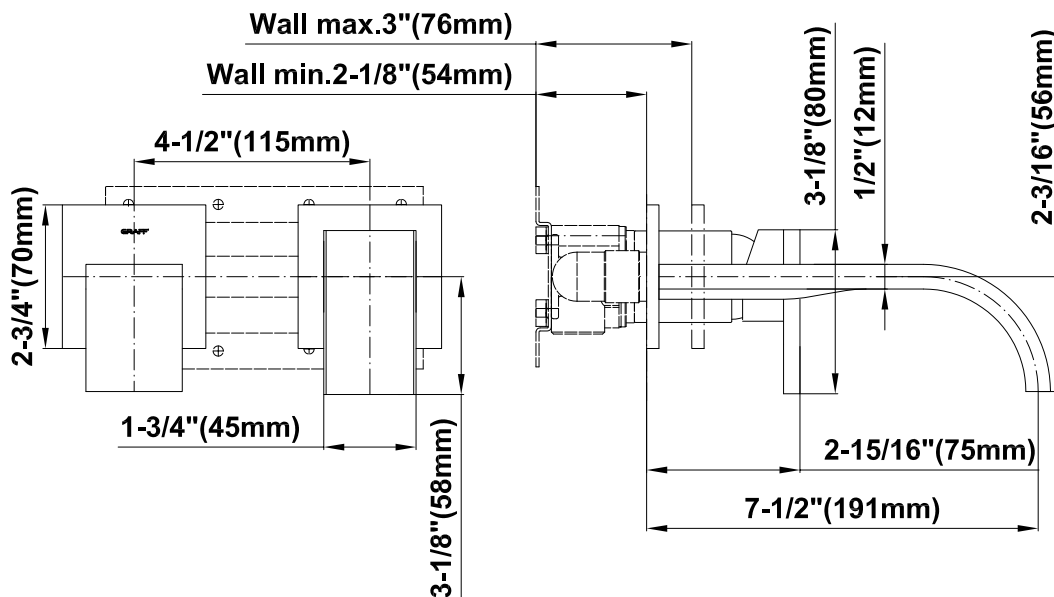

The measurements shown are for reference only. Products and specifications shown are subject to change without notice. Revised 10/2018.

www.graff-designs.com | phone: 800-954-4723