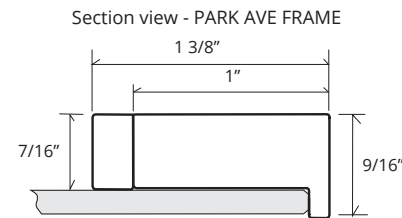

SPECIFICATIONS

Roughing-in Opening	14 3/8" x 23 3/8"
Overall Dimensions	15 1/4" x 24 1/4"

GLASSCRAFTERS INC.

Side Mirror Kit
 SMK4-24
 Order for Surface Mount

GLASSCRAFTERS, INC.
 193 Veterans Blvd. Carlstadt, NJ 07072
 1+ (800) 233-7362 (F) 1+ (888) 233-7362
 sales@glasscraftersinc.com
Products That Reflect Your Style