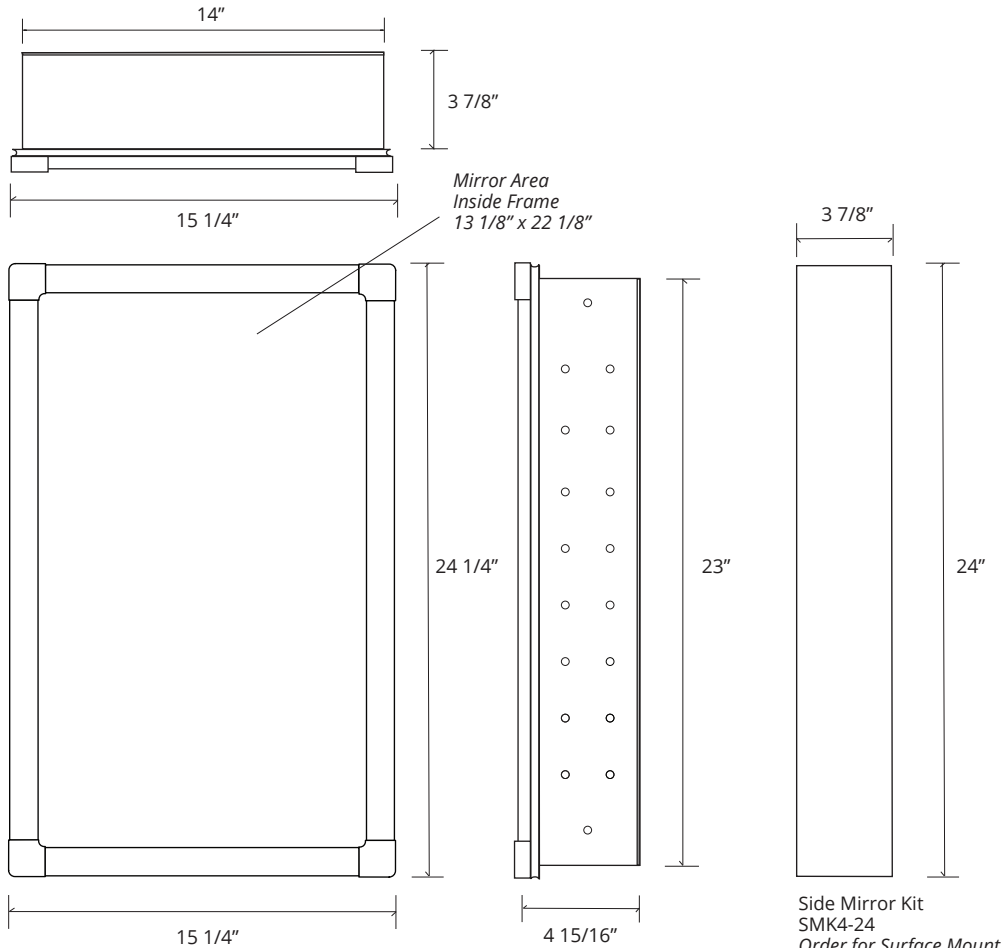

PARK AVE FRAMED MIRROR CABINET

GC1624-4-SC-PA

Side Mirror Kit - Order for Surface Mount, #SMK4-24
 Beveled Mirror also available (add "BM" to model code)

Finishes: Polished Chrome, Polished Nickel, Brushed Nickel, Brushed Bronze, Oil Rubbed Bronze, Satin Brass, Iron-Black

SPECIFICATIONS

Roughing-in Opening	14 3/8" x 23 3/8"
Overall Dimensions	15 1/4" x 24 1/4"

GLASSCRAFTERS INC.

Side Mirror Kit
 SMK4-24
 Order for Surface Mount

GLASSCRAFTERS, INC.
 193 Veterans Blvd. Carlstadt, NJ 07072
 1+ (800) 233-7362 (F) 1+ (888) 233-7362
 sales@glasscraftersinc.com
Products That Reflect Your Style