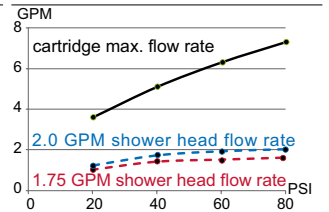

SPECIFICATIONS

Features/Benefits

- Diverter on Tub Spout (D511030TC and D512030TC Only)
- Requires Gerber Treysta® Rough-In, G00GS50 Series (Horizontal Inputs) or G00GS52 Series (Vertical Inputs), Sold Separately
- Includes Treysta® Ceramic Disc Pressure Balance Cartridge
- Includes Mono Chic® 4 1/2" Single Function Showerhead, D460057 (1.75 gpm) or D460058 (2.0 gpm)
- 1.75 gpm (6.6 L/min) Max Flow @ 80 psi (D511030TC/D501530TC Only)
- 2.0 gpm (7.6 L/min) Max Flow @ 80 psi (D512030TC/D512530TC Only)
- 6" Metal Shower Arm
- 6 1/2" Tub Spout, DA666934 (D511030TC/D512030TC Only)
- Finish-Matched Deep Wall Kit, D113001, Sold Separately
- Finish-Matched Shallow Wall Kit, GA663B11, Sold Separately

Available Color/Finishes

Color	Description
	Chrome

Please see danze.com or current price list for available finishes.
Finish is defined by additional suffix.

Standards & Certifications

(Lever Handle)

Flow Rate