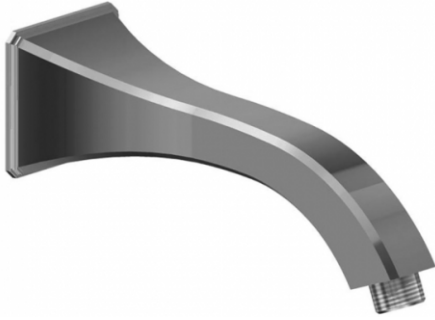

CASABLANCA FV140/60

Square shower arm and escutcheon.
Brazo de ducha cuadrado con roseta.

FRANZ
VIEGENER

FEATURES CARACTERÍSTICAS

COLOR / FINISHES COLOR / ACABADOS

PC
Polished Chrome.

PN
Polished Nickel.

BN
Brushed Nickel.

BG
Brushed Gold.

PG
Polished Gold.

RG
Rose Gold.

BK
Black Chrome.

FB
Flat Black.

UPB
*Unlacked
Polished Brass*

FLOW RATE CAUDAL

ITEM DETAILS DETALLE DE PRODUCTO