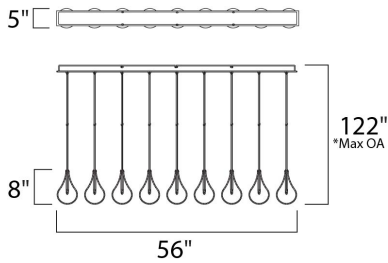

PRODUCT DESCRIPTION

A simple idea gracefully executed in the Larmes collection. Row upon row of Clear oversized teardrops, mounted onto an extended Polished Chrome lamp holder that supports xenon lamps, sets the stage. Individually adjustable drops for custom stagger effects allow for dramatic impact. An added benefit of each drop being aircraft cable-suspended, is the ability to adjust the overall height of the piece to fit the space. The final result is stark and stunning.

*max overall height

MEASUREMENTS

- DIMENSION : 56" L x 5" W x 8" H
- MAX OAH : 122" OAH
- CANOPY : 1.25" W x 1.38" H x 55.04" L
- HANGING WEIGHT : 11.22 lb

LAMPING

- LUMENS : 2,880 Rated
- BULB : 9 x 20W Xenon 12V G4 , 180W Total
- BULB INCLUDED : (Included)
- DIMMABLE : Electronic Low Voltage (ELV)
- COLOR_TEMP : 2900K