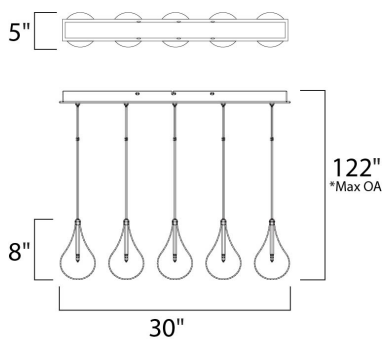

PRODUCT DESCRIPTION

A simple idea gracefully executed in the Larmes collection. Row upon row of Clear oversized teardrops, mounted onto an extended Polished Chrome lamp holder that supports xenon lamps, sets the stage. Individually adjustable drops for custom stagger effects allow for dramatic impact. An added benefit of each drop being aircraft cable-suspended, is the ability to adjust the overall height of the piece to fit the space. The final result is stark and stunning.

*max overall height

MEASUREMENTS

DIMENSION : 30" L x 5" W x 8" H
 MAX OAH : 122" OAH
 HANGING WEIGHT : 6.82 lb

LAMPING

INPUT VOLTAGE : V
 LUMENS : 1,600 Rated
 BULB : 5 x 20W Xenon 12V G4 , 100W Total
 BULB INCLUDED : (Included)
 DIMMABLE : Electronic Low Voltage (ELV)
 COLOR_TEMP : 2900K