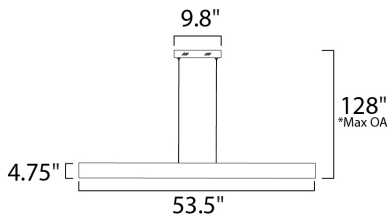

PRODUCT DESCRIPTION

A thin, half-inch aluminum blade now in your choice of Metallic Bronze or Brushed Aluminum incorporates a threadlike LED board recessed into the bottom. The result is a unique effect of light appearing on the surface below without a clear indication from where it is generated.

*max overall height

MEASUREMENTS

DIMENSION : 53.5" L x 0.5" W x 3" H
 MAX OAH : 128" OAH
 CANOPY : 9.8" W x 1.6" H x 9.8" L
 HANGING WEIGHT : 3.9 lb

LAMPING

LUMENS : 2,240 Rated
 BULB : 1 x 32W LED PCB Integrated , 32W Total
 BULB INCLUDED : (Integrated)
 DIMMABLE : Triac CL
 CRI : 80+ CRI
 COLOR_TEMP : 3000K