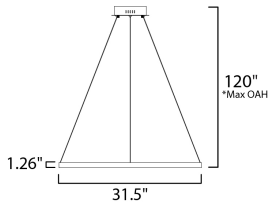

MEASUREMENTS

DIMENSION : 31.5" L x 31.5" W x 1.25" H
 MAX OAH : 123" OAH
 CANOPY : 8.25" W x 2" H x 8.25" L
 HANGING WEIGHT : 4.4 lb

LAMPING

INPUT VOLTAGE : 120V
 LUMENS : 2,450 Rated (1,000 Del.)
 BULB : 1 x 35W LED PCB Integrated , 35W Total
 BULB INCLUDED : (Integrated)
 DIMMABLE : Dimmable with Bluetooth enabled device
 CRI : 90 CRI
 COLOR_TEMP : 2700-6000K