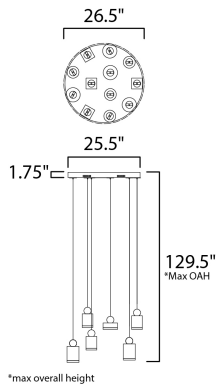

PRODUCT DESCRIPTION

These geometric pendants can be arranged at various heights to create both a sculptural and functional form. Housings of plated Gold in various shapes and sizes are topped with a round handle of Black and finished on the bottom with a Clear acrylic diffuser.

MEASUREMENTS

DIMENSION : 26.5" L x 26.5" W x 7.5" H
 MAX OAH : 129.5" OAH
 CANOPY : 25.5" W x 1.75" H x 25.5" L
 HANGING WEIGHT : 31.9 lb

LAMPING

INPUT VOLTAGE : 120V
 LUMENS : 5,432 Rated (3,980 Del.)
 BULB : 12 x 77.6W LED PCB Integrated , 78W Total
 BULB INCLUDED : (Integrated)
 DIMMABLE : Triac CL
 CRI : 80+ CRI
 COLOR_TEMP : 3000K