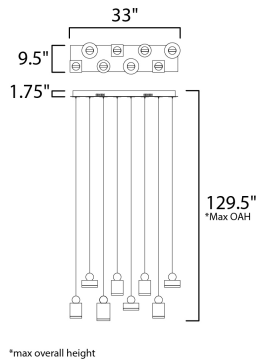

MEASUREMENTS

- DIMENSION : 9.5" L x 33" W x 7.5" H
- MAX OAH : 129.5" OAH
- CANOPY : 9.5" W x 1.75" H x 32.25" L
- HANGING WEIGHT : 19.36 lb

LAMPING

- INPUT VOLTAGE : 120V
- LUMENS : 3,570 Rated (1,940 Del.)
- BULB : 8 x 51W LED PCB Integrated , 51W Total
- BULB INCLUDED : (Integrated)
- DIMMABLE : Triac CL
- CRI : 80+ CRI
- COLOR_TEMP : 3000K

*max overall height

FINISHES OPTION

GLASS

Clear Acrylic 75

MATERIAL

Aluminum + Stainless Steel +Acrylic

RATINGS

cETLus
Dry Location