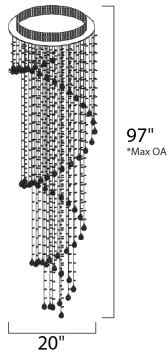

PRODUCT DESCRIPTION

A natural wonder sculpted in glass, the Cascada evokes the feeling of a rain shower in a graceful swirl of Egyptian crystal spheres. The rainfall that is evoked by the large and small crystals is made possible by their suspension from strands of sheer monofilament that hang in natural torrents from a chrome flush mounted canopy with puffed metal-vented trim. A conversation piece wherever it's placed, the Cascada illuminates drama on a grand scale.

FINISHES OPTION

GLASS

Crystal 20

MATERIAL

Crystal + Steel

RATINGS

cETLus
Dry Location

ADDITIONAL

RATED LIFE 2000 Hours
OPERATING TEMPERATURE:
-20°C (-4°F), 40°C (104°F)

*max overall height of fixture

MEASUREMENTS

DIMENSION : 23.5" W x 97" H
MAX OAH : 97" OAH
HANGING WEIGHT : 41.8 lb

LAMPING

INPUT VOLTAGE : 120V
LUMENS : 15,300 Rated
BULB : 9 x 50W Halogen GU10 MR16 , 450W Total
BULB INCLUDED : (Included)
DIMMABLE : Yes
COLOR_TEMP : 2900K