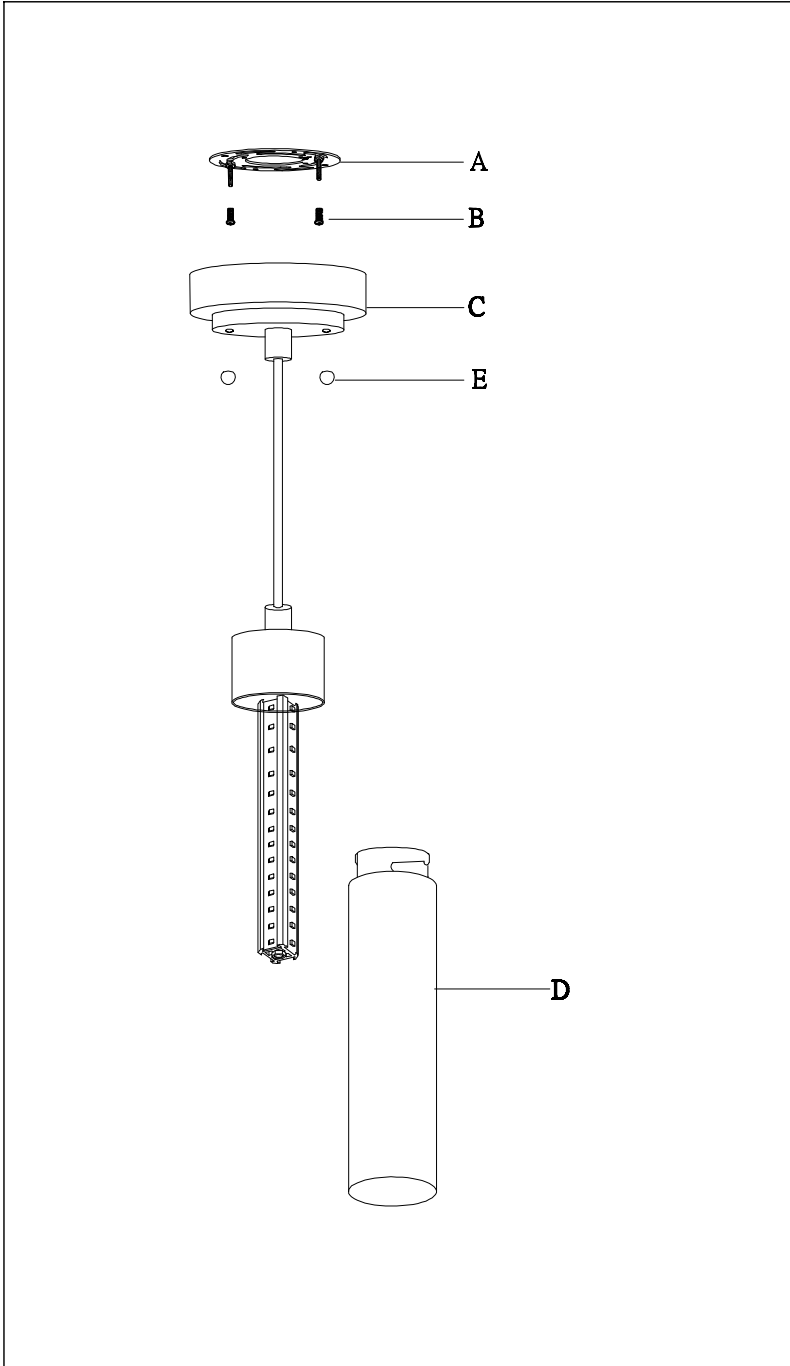

PRODUCT NAME: Cilandro LED 1-Light Pendant
ITEM NUMBER: E63109-11SN

Please consult your electrician for hanging fixture and wiring.

WARNING:

Bulb(included): 4*2.4W LEDS

**PRODUCTS ARE NOT INTENDED
FOR COMMERCIAL USE.**

IMPORTANT: Turn off the power at the main fuse or circuit breaker box before starting installation

Locate all hardware & components before discarding packaging

Step.1: Remove mounting bracket from fixture and install to electrical box. Wire fixture to wires in outlet box. Copper wire is for Ground.