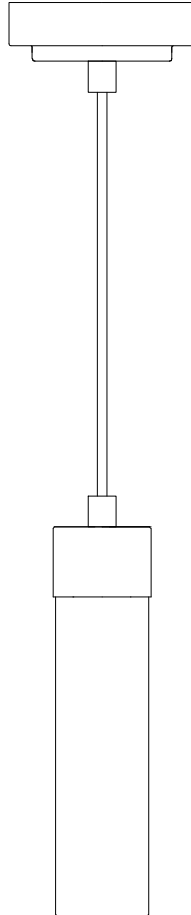

PRODUCT NAME: Cilandro LED 1-Light Pendant
ITEM NUMBER: E63109-11SN

Please consult your electrician for hanging fixture and wiring.

WARNING:

Bulb(included): 4*2.4W LEDS

**PRODUCTS ARE NOT INTENDED
FOR COMMERCIAL USE.**

IMPORTANT: Turn off the power at the main fuse or circuit breaker box before starting installation

Locate all hardware & components before discarding packaging

Step.1: Remove mounting bracket from fixture and install to electrical box. Wire fixture to wires in outlet box. Copper wire is for Ground.

Step.2: Turn the glass(D) into cup till tight

Cleaning & Care:

Clean with soft cloth and a mild detergent.
Do not use abrasive cleaner.