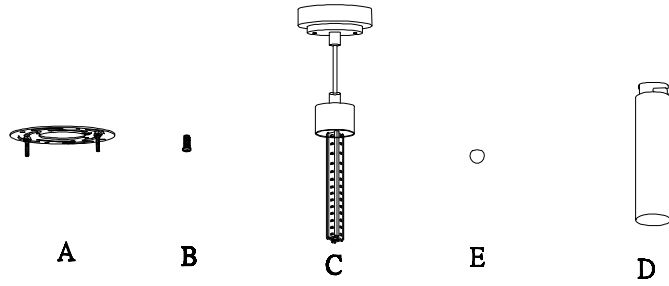

IMPORTANT: Turn off the power at the main fuse or circuit breaker box before starting installation

Locate all hardware & components before discarding packaging