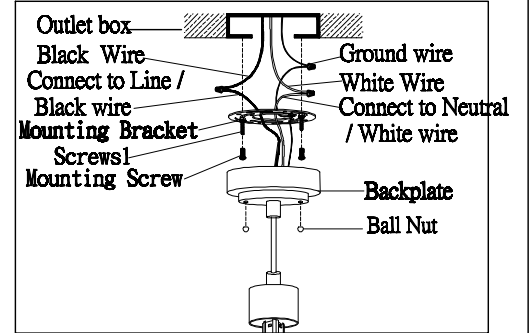

PRODUCT NAME: Cilandro LED 1-Light Pendant
ITEM NUMBER: E63109-11SN

Please consult your electrician for hanging fixture and wiring.

WARNING:

Bulb(included): 4*2.4W LEDS

**PRODUCTS ARE NOT INTENDED
FOR COMMERCIAL USE.**

IMPORTANT: Turn off the power at the main fuse or circuit breaker box before starting installation

Locate all hardware & components before discarding packaging

Step.1: Remove mounting bracket from fixture and install to electrical box. Wire fixture to wires in outlet box. Copper wire is for Ground.