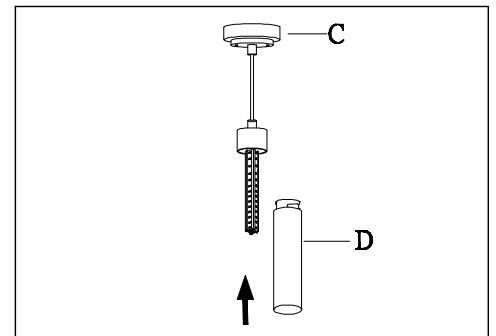

PRODUCT NAME: Cilandro LED 1-Light Pendant
ITEM NUMBER: E63109-11SN

Please consult your electrician for hanging fixture and wiring.

WARNING:

Bulb(included): 4*2.4W LEDS

**PRODUCTS ARE NOT INTENDED
FOR COMMERCIAL USE.**

IMPORTANT: Turn off the power at the main fuse or circuit breaker box before starting installation

Locate all hardware & components before discarding packaging

Step.1: Remove mounting bracket from fixture and install to electrical box. Wire fixture to wires in outlet box. Copper wire is for Ground.