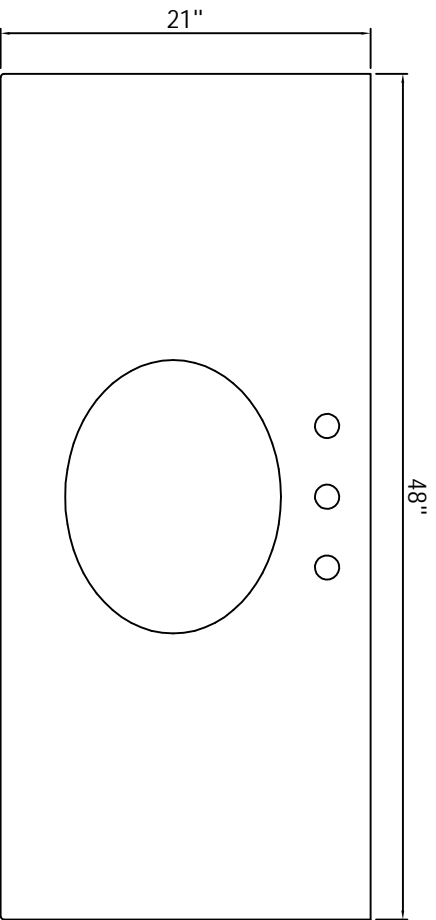

Top view

DWG. NO.

MODEL NO:
VF12348AW

SPEC NO:

QUANTITY:

DATE:

CHECKED BY:

FOR PROPOSAL ONLY ALL
DIMENSIONS TO BE VERIFIED

PROJECT:

COLOR:

FINISH:

REVISIONS

1	
2	
3	
4	
5	
6	

ELEGANT
FURNITURE & LIGHTING™

500-550 E. Erie Avenue

Philadelphia PA 19134

1-888-388-3390