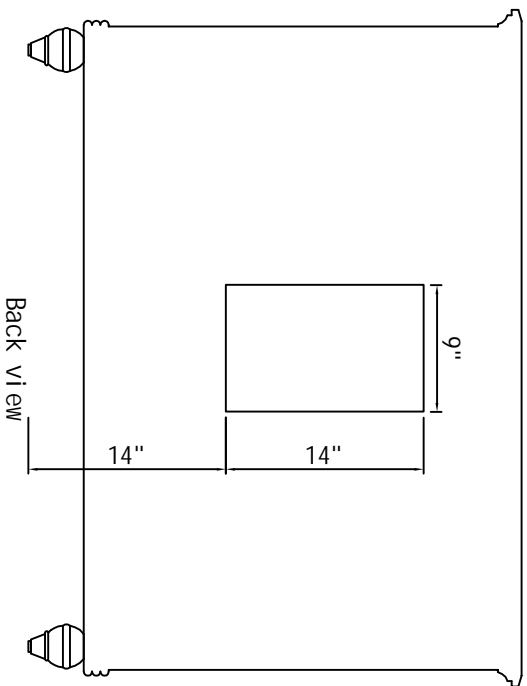

Back view

DWG. NO.

MODEL NO:
VF12348AW

SPEC NO:

QUANTITY:

DATE:

CHECKED BY:

FOR PROPOSAL ONLY ALL
DIMENSIONS TO BE VERIFIED

PROJECT:

COLOR:

FINISH:

REVISIONS

1	
2	
3	
4	
5	
6	

ELEGANT
FURNITURE & LIGHTING™

500-550 E. Erie Avenue

Philadelphia PA 19134

1-888-388-3390