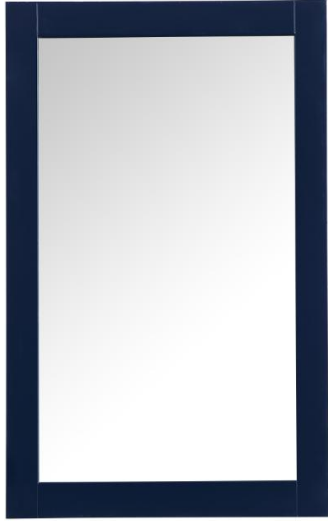

## Aqua COLLECTION

Wood frame Rectangle Mirror 24 inch Blue finish

Item No:VM22436BL  
(Blue)

### Dimensions

length	24
width	1
height	36
product weight	18.7

### Specifications

Finish	4 Finishes
mount type	wall mounted
shape	rectangle
orientation	horizontal and vertical
framed	yes
frame material details	MDF
power source	none
magnifying	none
storage included	no
installation hardware included	no
Warranty	1 Year Limited
Shipment Type	Small Parcel