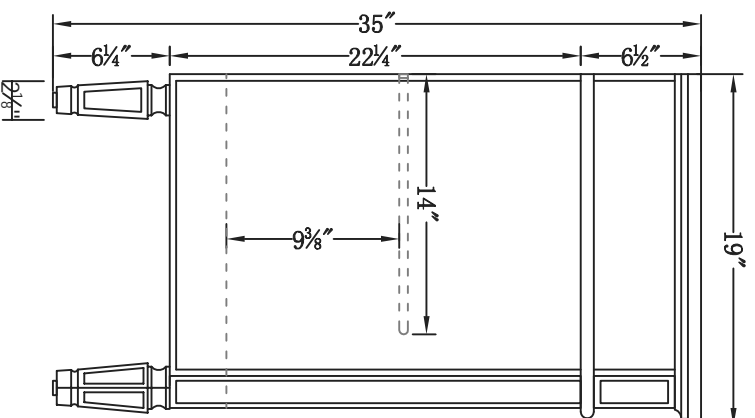

Front view

Side view

Top view

KD leg orientation diagram

DWG. NO.

MODEL NO:

VF11019SL

SPEC NO: