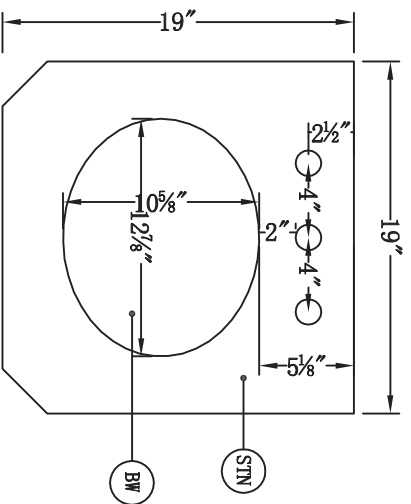

Front view

Side view

Top view

KD leg orientation diagram

DWG. NO.

MODEL NO:

VF11019SL

SPEC NO: