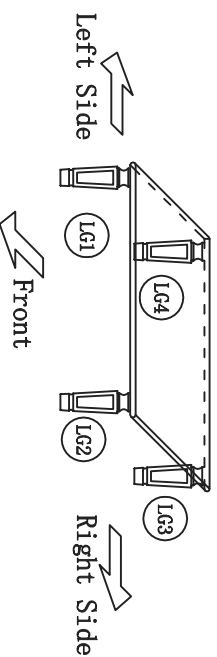

Front view

Side view

Top view

KD leg orientation diagram

DWG. NO.

MODEL NO:

VF11019SL

SPEC NO: