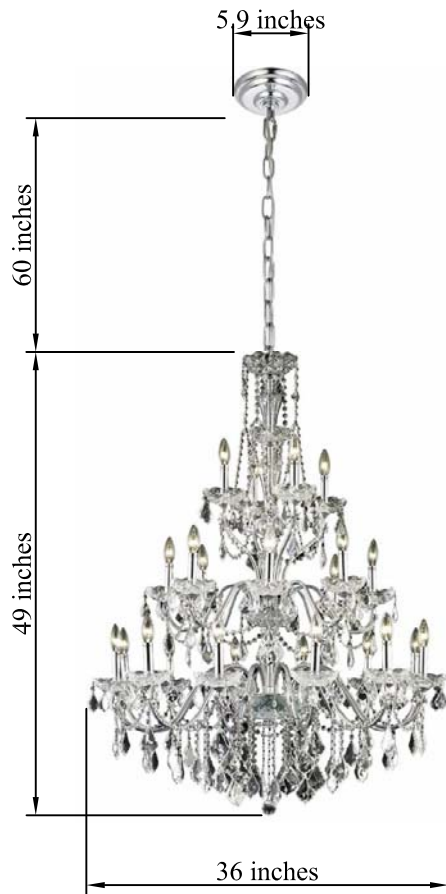

PRODUCT SPECIFICATION SHEET

ST.FRANCIS COLLECTION

ST.FRANCIS 24-Light Chrome Chandelier Clear Royal Cut Crystal

Chrome
Item No:2015G36C

Gold
Item No:2015G36G

Dark Bronze
Item No:2015G36DB

Available Finishes

The Collection is composed of Chandeliers and Wall Sconces

Dimensions

Canopy Size(in)	D5.9"H1.6"
Chain/Rod Length	60"
Length	N/A
Width	36"
Height	49"
Maximum Height	109"

Specifications

Finish	3 Finishes
Material	Iron / Glass / Crystal
Crystal / Glass Color	Clear
Type	Chandelier
Hanging Device	Chain
Voltage	110-125V
Dimmable	No
Warranty	1 Year Limited
Shipment Type	Small Parcel

Bulb / Socket

Socket Type	E12
Number of Lights	24
Wattage/Bulb	40W
Included	No

Installation

Indoor/Outdoor	Indoor
Dry/Wet/Damp	Dry
Weight	51.8 LBS
Wire Length	136"
Safety Rating	UL Listed