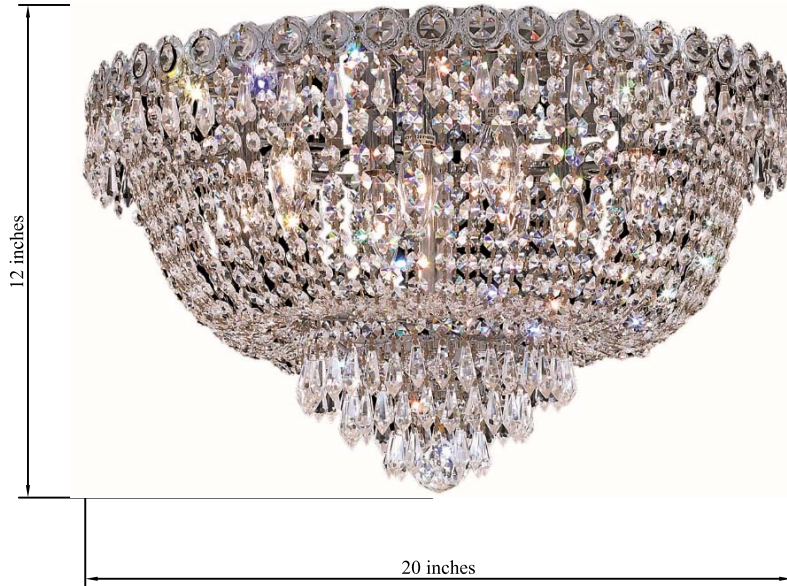

PRODUCT SPECIFICATION SHEET

CENTURY COLLECTION

Century 9-Light Chrome Flush Mount Clear Crystal

Chrome
Item No: V1900F20C

Gold
Item No:V1900F20G

Available Finishes

The Collection is composed of Chandeliers,
Pendants, Wall Sconces and Flush Mounts

Dimensions

Canopy Size(in)	D15.7"H1"
Chain/Rod Length	N/A
Length	N/A
Width	20"
Height	12"
Maximum Height	N/A

Specifications

Finish	2 Finishes
Material	Iron / Crystal
Crystal Color	Clear
Type	Flush Mount
Hanging Device	N/A
Voltage	110-125V
Dimmable	YES
Warranty	1 Year Limited
Shipment Type	Small Parcel

Bulb / Socket

Socket Type	E12
Number of Lights	9
Wattage/Bulb	40W
Included	No

Installation

Indoor/Outdoor	Indoor
Dry/Wet/Damp	Dry
Weight	27 LBS
Wire Length	20"
Safety Rating	UL Listed