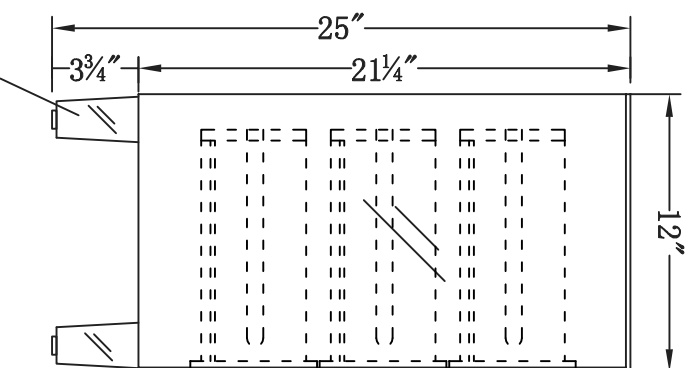

Side view

Top view

DWG. NO.

MODEL NO:

MF6-1032

SPEC NO:

QUANTITY:

DATE:

CHECKED BY:

FOR PROPOSAL ONLY ALL DIMENSIONS TO BE VERIFIED

PROJECT:

COLOR: 06/05/2017

FINISH:

REVISIONS

1	
2	
3	
4	
5	
6	

ELEGANT FURNITURE & LIGHTING™

500-550 E. Erie Avenue

Philadelphia PA 19134

1-888-388-3390