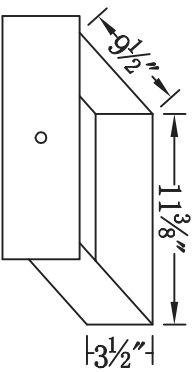

Front view

Side view

Top view

Drawer Interior Size

DWG. NO.

MODEL NO:

MF6-1032

SPEC NO: