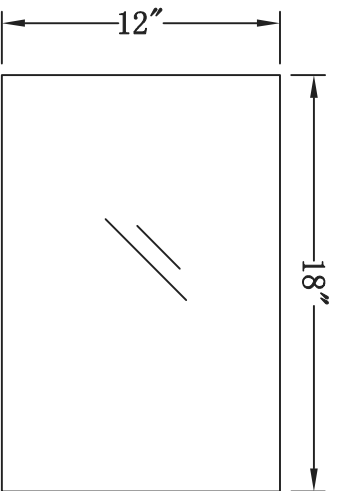

Top view

DWG. NO.

MODEL NO:

MF6-1032

SPEC NO:

QUANTITY:

DATE:

CHECKED BY:

FOR PROPOSAL ONLY ALL DIMENSIONS TO BE VERIFIED

PROJECT:

COLOR: 06/05/2017

FINISH:

REVISIONS

1	
2	
3	
4	
5	
6	

ELEGANT FURNITURE & LIGHTING™

500-550 E. Erie Avenue

Philadelphia PA 19134

1-888-388-3390