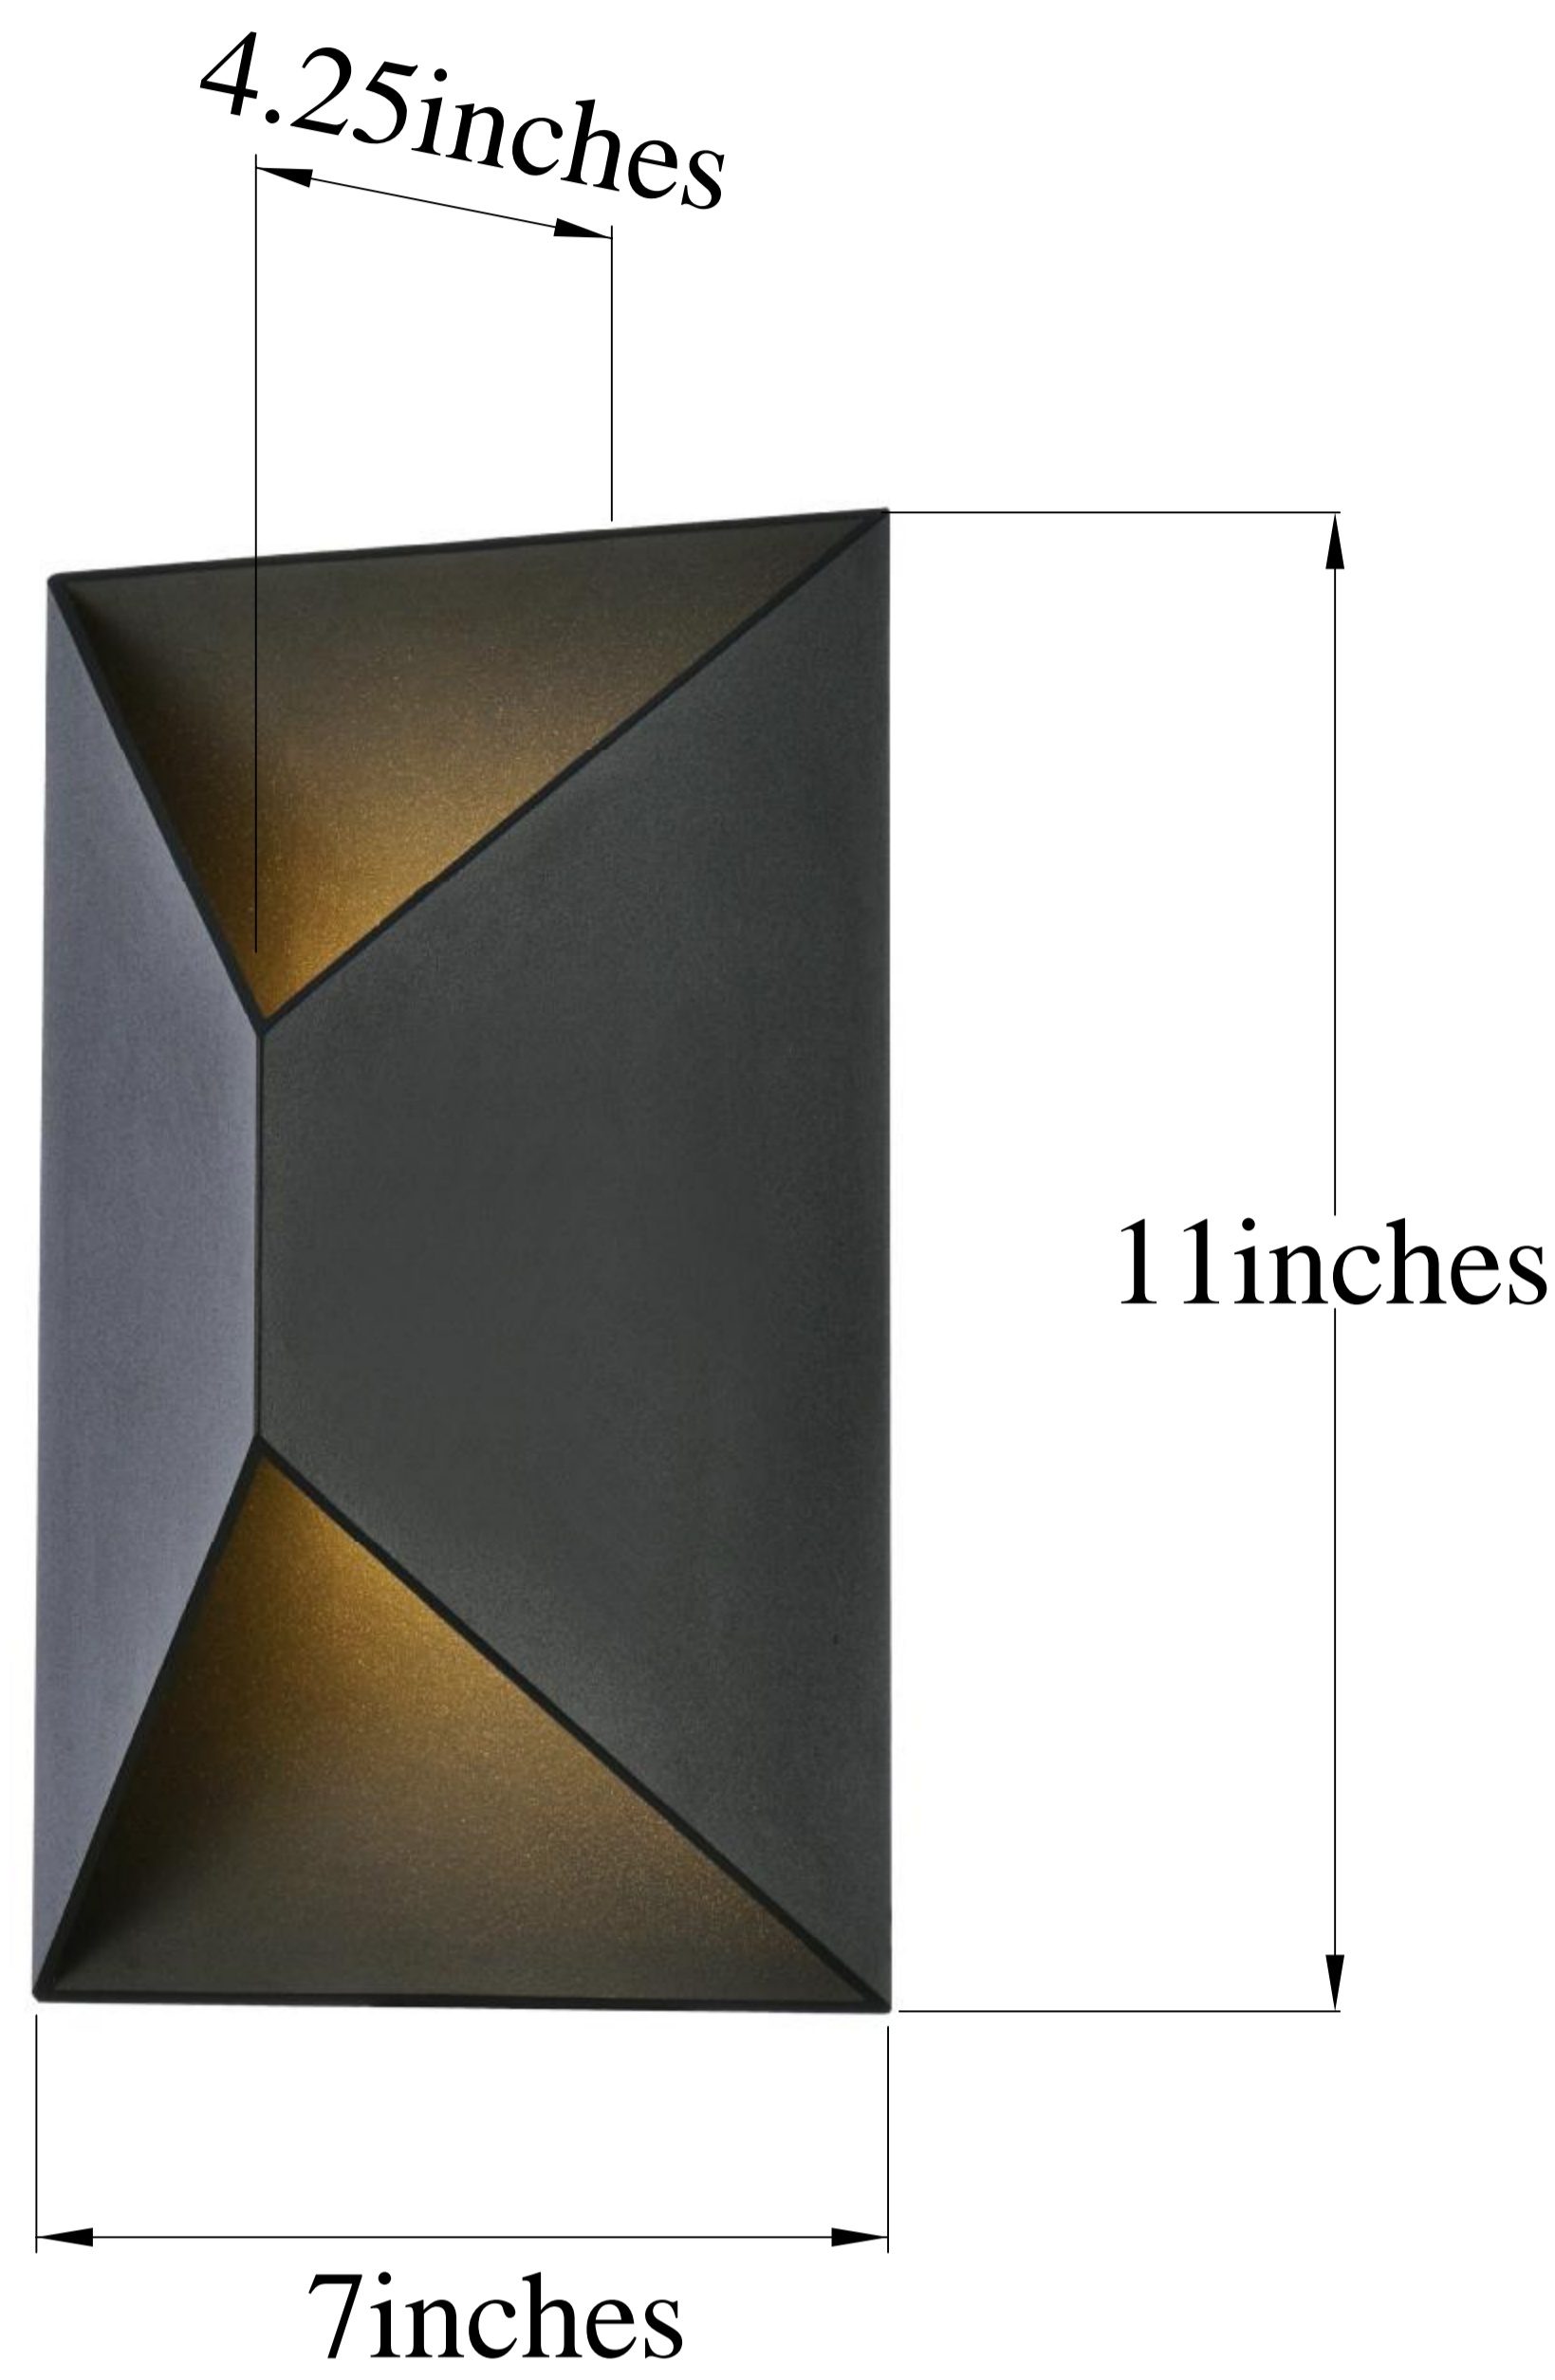

PRODUCT SPECIFICATION SHEET

2-Light Black Wall Sconce

Black
Item No:LDOD4022BK

Silver
Item No:LDOD4022S

Available Finishes

Dimensions

| | |
|---------------------|------------------|
| Back Plate Size(in) | 9.45"x5.5"x0.79" |
| Chain/Rod Length | N/A |
| Width | 7" |
| Extension | 4.25" |
| Height | 11" |
| Maximum Height | N/A |

Specifications

| | |
|----------------|-----------------|
| Finish | 2 Finishes |
| Material | Aluminum& Glass |
| Glass Color | Frosted |
| Type | Wall Sconce |
| Hanging Device | N/A |
| Voltage | 110-125V |
| Dimmable | YES |
| Warranty | 2 Year Limited |
| Shipment Type | Small Parcel |

Bulb / Socket

| | |
|------------------|-----|
| Socket Type | LED |
| Number of Lights | 2 |
| Wattage/Bulb | 16W |
| Included | YES |

Installation

| | |
|----------------|---------|
| Indoor/Outdoor | Outdoor |
| Dry/Wet/Damp | Wet |
| Weight | 2.4LBS |
| Wire Length | 8" |
| Safety Rating | N/A |