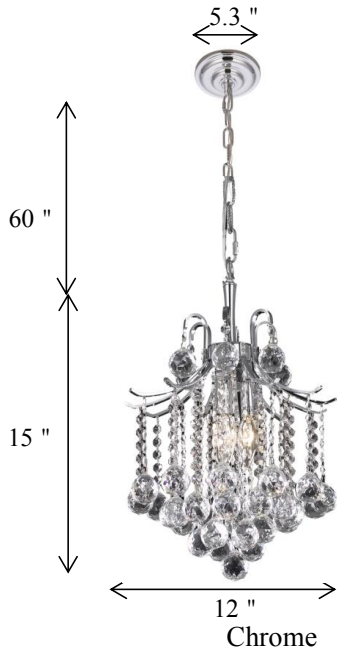

PRODUCT SPECIFICATION SHEET

Amelia collection

Amelia 3-Light Chrome Pendant Clear Crystal

Item No:LD8200D12C

Gold

Item No:LD8200D12G

Available Finishes

*The Collection is composed of Chandeliers,
Pendants, Flush Mounts*

Dimensions

Canopy/Backplate (in)	D5.3"*H1"
Chain/Rod Length	60"
Length	N/A
Width	12"
Height	15"
Maximum Height	77"

Specifications

Finish	2 Finishes
Material	Iron and Crystal
Crystal Color	Clear
Type	Pendant
Hanging Device	Chain
Voltage	110-125V
Dimmable	YES
Warranty	1 Year Limited
Shipment Type	Small Parcel

Bulb / Socket

Socket Type	E12
Number of Lights	3
Wattage/Bulb	40W
Included	No

Installation

Indoor/Outdoor	Indoor
Dry/Wet/Damp	Dry
Weight	17 LBS
Wire Length	144"
Safety Rating	UL Listed