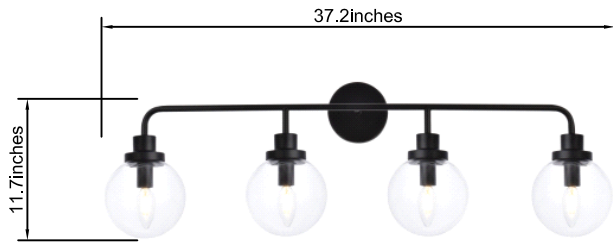

PRODUCT SPECIFICATION SHEET

HANSON COLLECTION

HANSON 4-Light Black and Clear Wall Lamp

Black
Item No:LD7037W38BK

Brass
Item No:LD7037W38BR

Black+Brass
Item No:LD7037W38BRB

Polish Nickel
Item No:LD7037W38PN

Available Finishes

Dimensions

Back plate Size(in)	Ø 4.7" H1.0"
Width	37.2"
Extension	7.7"
Height	11.7"
Maximum Height	N/A

Specifications

Finish	4Finishes
Material	Metal and Aluminum and
Glass Color	Clear
Type	Wall lamp
Hanging Device	N/A
Voltage	110-125V
Dimmable	Yes
Warranty	1 Year Limited
Shipment Type	Small Parcel

Bulb / Socket

Socket Type	E12
Number of Lights	4
Wattage/Bulb	160W
Included	No

Installation

Indoor/Outdoor	Indoor
Dry/Wet/Damp	Dry
Weight	5.5 LBS
Wire Length	6"
Safety Rating	ETL Listed