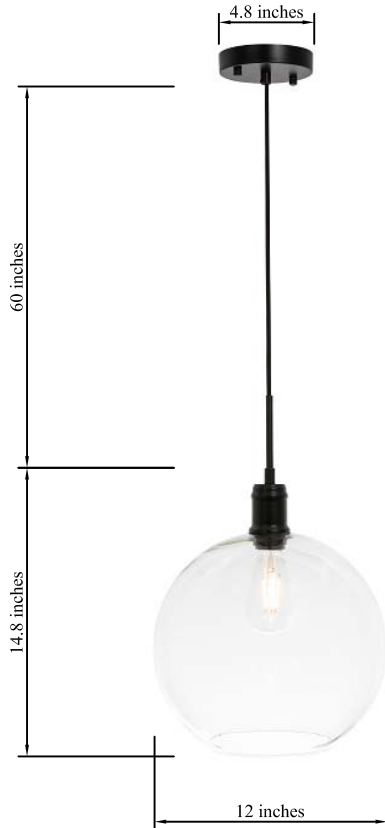

PRODUCT SPECIFICATION SHEET

EMETT COLLECTION

EMETT 1-Light Black Pendant Clear Glass

Black
Item No:LD6207BK

Chrome
Item No:LD6208C

Brass
Item No:LD6209BR

Available Finishes

Dimensions

Canopy Size(in)	D4.8"*H1"
Chain/Rod Length	N/A
Length	N/A
Width	12"
Height	14.8"
Maximum Height	74"

Specifications

Finish	3 Finishes
Material	Iron / Glass
Glass Color	Clear
Type	Pendant
Hanging Device	Cord
Voltage	110-125V
Dimmable	Yes
Warranty	1 Year Limited
Shipment Type	Small Parcel

Bulb / Socket

Socket Type	E26
Number of Lights	1
Wattage/Bulb	40W
Included	No

Installation

Indoor/Outdoor	Indoor
Dry/Wet/Damp	Dry
Weight	3.1 LBS
Wire Length	59"
Safety Rating	ETL Listed