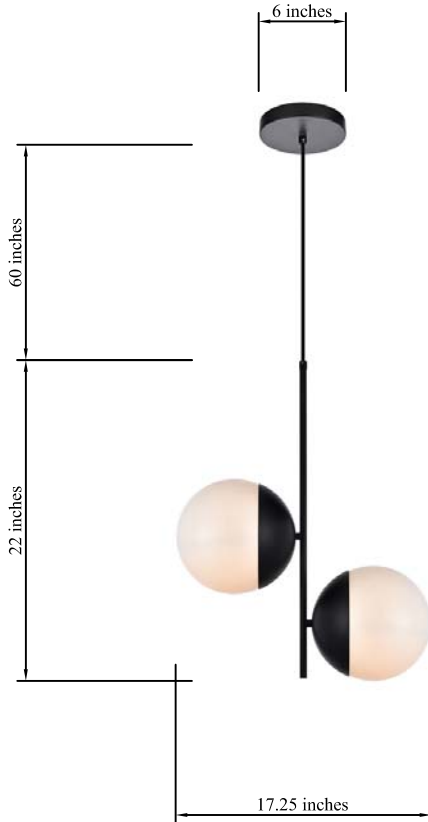

PRODUCT SPECIFICATION SHEET

ECLIPSE COLLECTION

ECLIPSE 2-Light Black Pendant Frosted White Glass

Black
Item No:LD6116BK

Chrome
Item No:LD6118C

Brass
Item No:LD6120BR

Available Finishes

Dimensions

Canopy Size(in)	D6"*H1"
Chain/Rod Length	60"
Length	17.25"
Width	8"
Height	22"
Maximum Height	91"

Specifications

Finish	3 Finishes
Material	Iron / Glass
Glass Color	Frosted White
Type	Pendant
Hanging Device	Cord
Voltage	110-125V
Dimmable	Yes
Warranty	1 Year Limited
Shipment Type	Small Parcel

Bulb / Socket

Socket Type	E26
Number of Lights	2
Wattage/Bulb	40W
Included	No

Installation

Indoor/Outdoor	Indoor
Dry/Wet/Damp	Dry
Weight	6 LBS
Wire Length	79"
Safety Rating	ETL Listed