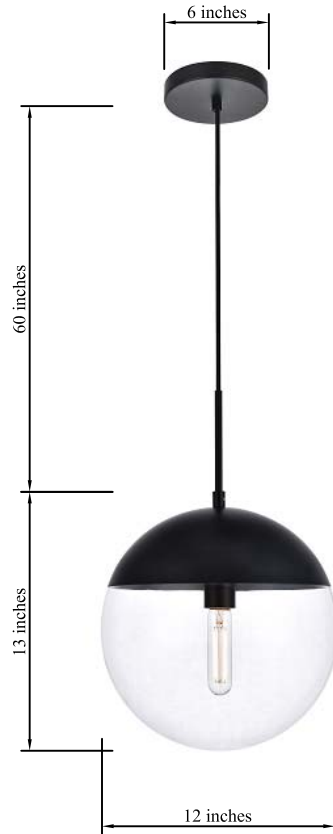

PRODUCT SPECIFICATION SHEET

ECLIPSE COLLECTION

ECLIPSE 1-Light Black Pendant Clear Glass

Black
Item No:LD6039BK

Chrome
Item No:LD6041C

Brass
Item No:LD6043BR

Available Finishes

Dimensions

Canopy Size(in)	D6"*H1"
Chain/Rod Length	60"
Length	N/A
Width	12"
Height	13"
Maximum Height	69"

Specifications

Finish	3 Finishes
Material	Iron / Glass
Glass Color	Clear
Type	Pendant
Hanging Device	Cord
Voltage	110-125V
Dimmable	Yes
Warranty	1 Year Limited
Shipment Type	Small Parcel

Bulb / Socket

Socket Type	E26
Number of Lights	1
Wattage/Bulb	40W
Included	No

Installation

Indoor/Outdoor	Indoor
Dry/Wet/Damp	Dry
Weight	5 LBS
Wire Length	60"
Safety Rating	ETL Listed