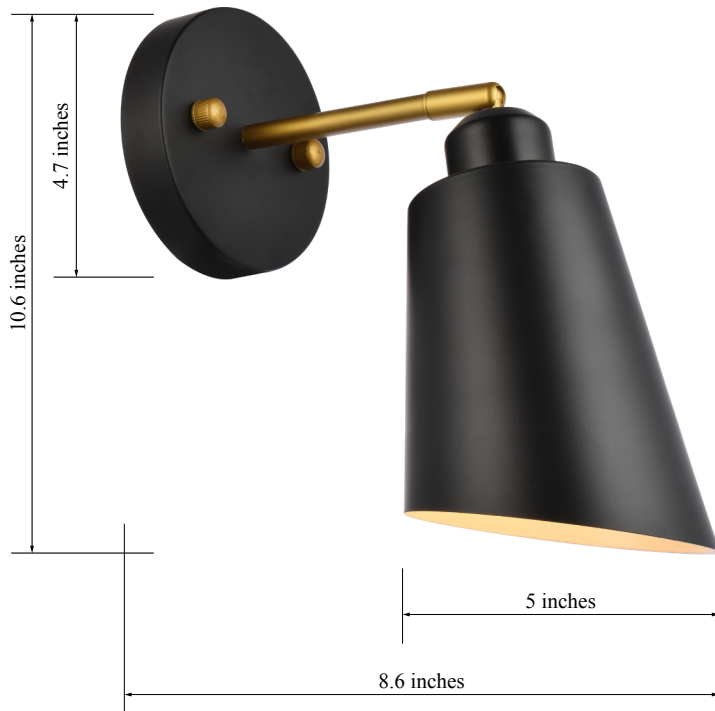

PRODUCT SPECIFICATION SHEET

HALYCON COLLECTION

Halycon 1-Light Wall lamp Iron Shade

Black
Item No:LD2354BK

Dimensions

Back plate Size(in)	D4.7"H1"
Chain/Rod Length	N/A
Width	5"
Extension	8.6"
Height	10.6"
Maximum Height	N/A

Specifications

Finish	1 Finishes
Material	Iron
Glass Color	N/A
Type	Wall lamp
Hanging Device	N/A
Voltage	110-125V
Dimmable	Yes
Warranty	1 Year Limited
Shipment Type	Small Parcel

Bulb / Socket

Socket Type	E26
Number of Lights	1
Wattage/Bulb	40W
Included	No

Installation

Indoor/Outdoor	Indoor
Dry/Wet/Damp	Dry
Weight	1.2 LBS
Wire Length	11"
Safety Rating	ETL Listed

Available Finishes