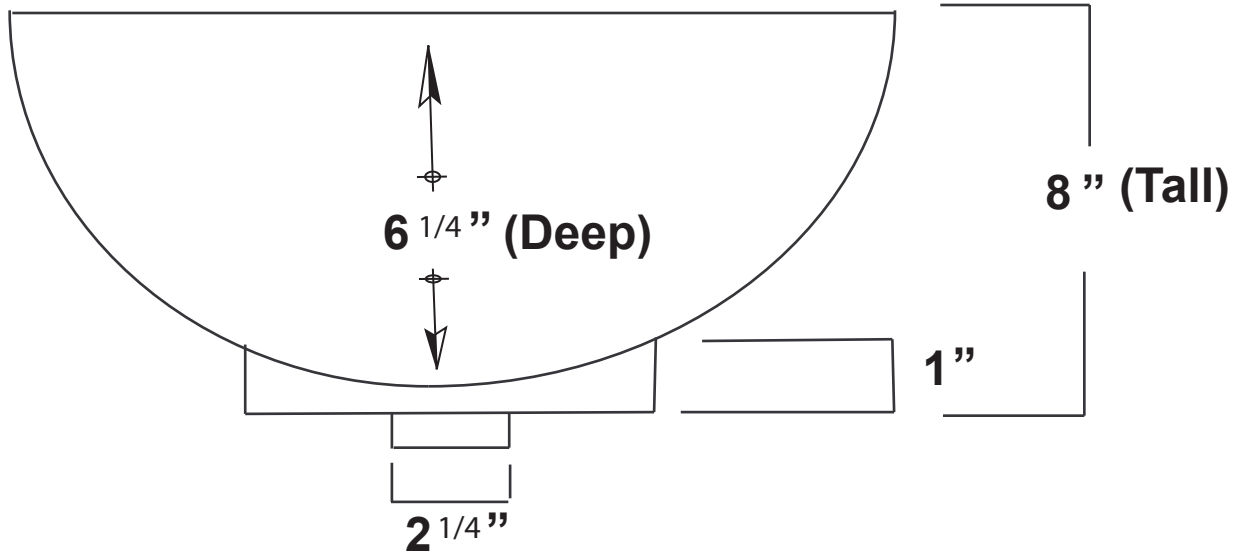

Elite Bath

Empire Model # OV18 Specifications Sheet

82 lbs.