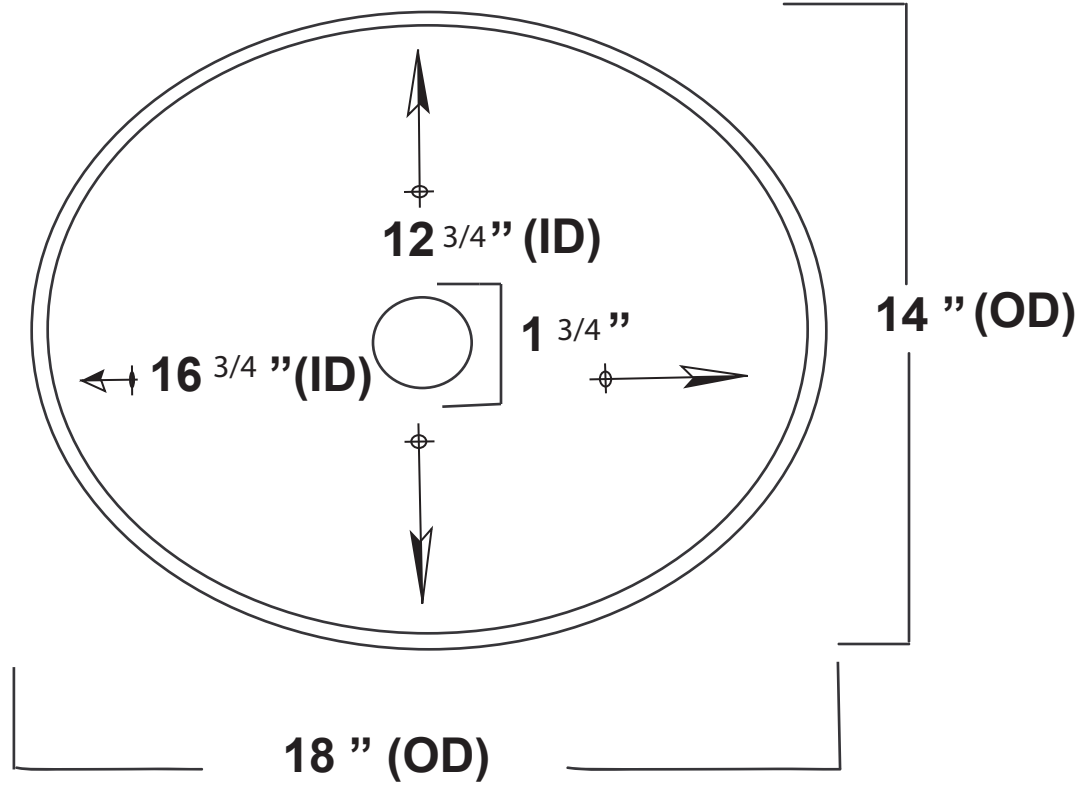

Elite Bath

Empire Model # OV18 Specifications Sheet

82 lbs.