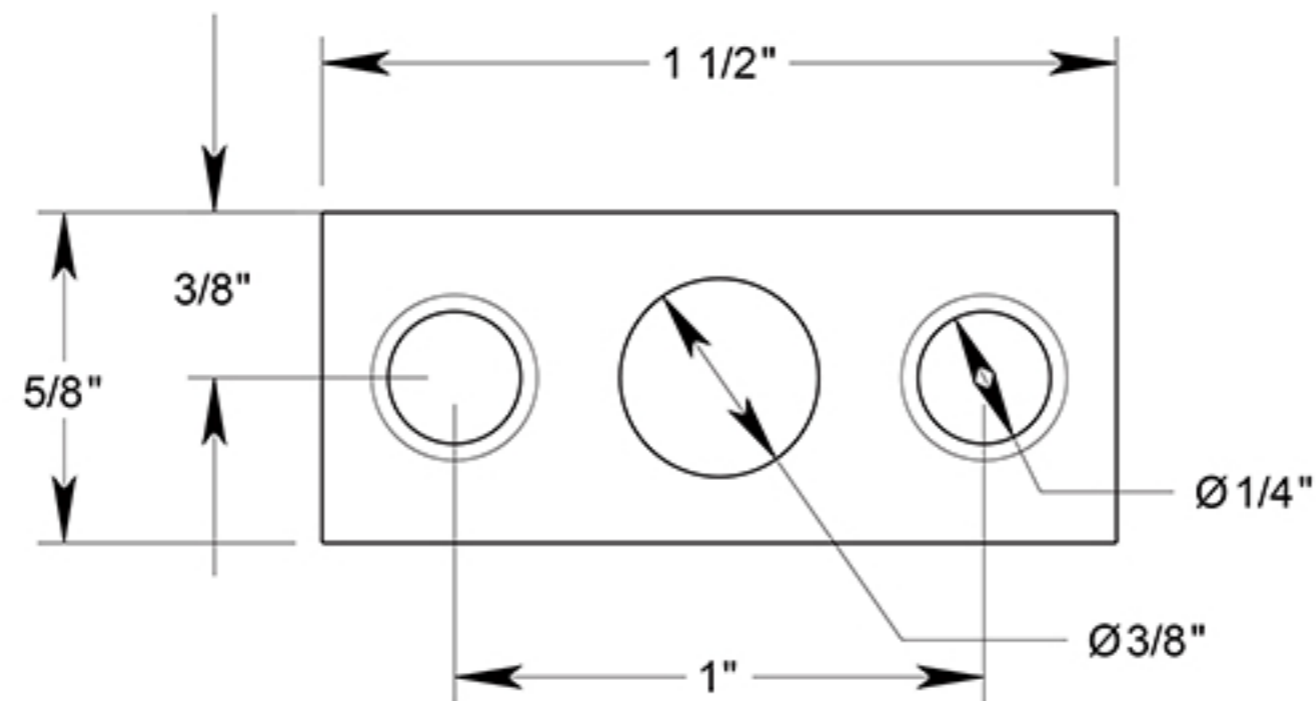

# SP7FBR

STRIKE PLATE FOR 7" FLUSH BOLT / SOLID BRASS

THICKNESS: 0.047"

DRAWING NOT TO SCALE

NOTE: Deltana reserves the right to constantly improve its products and is not responsible for differences between the product in-hand and the specifications contained in this drawing. We do not recommend to pre-drill holes or pre-cut woods or metals based on the drawing information if the veracity of the specifications has not been proven by the live product.