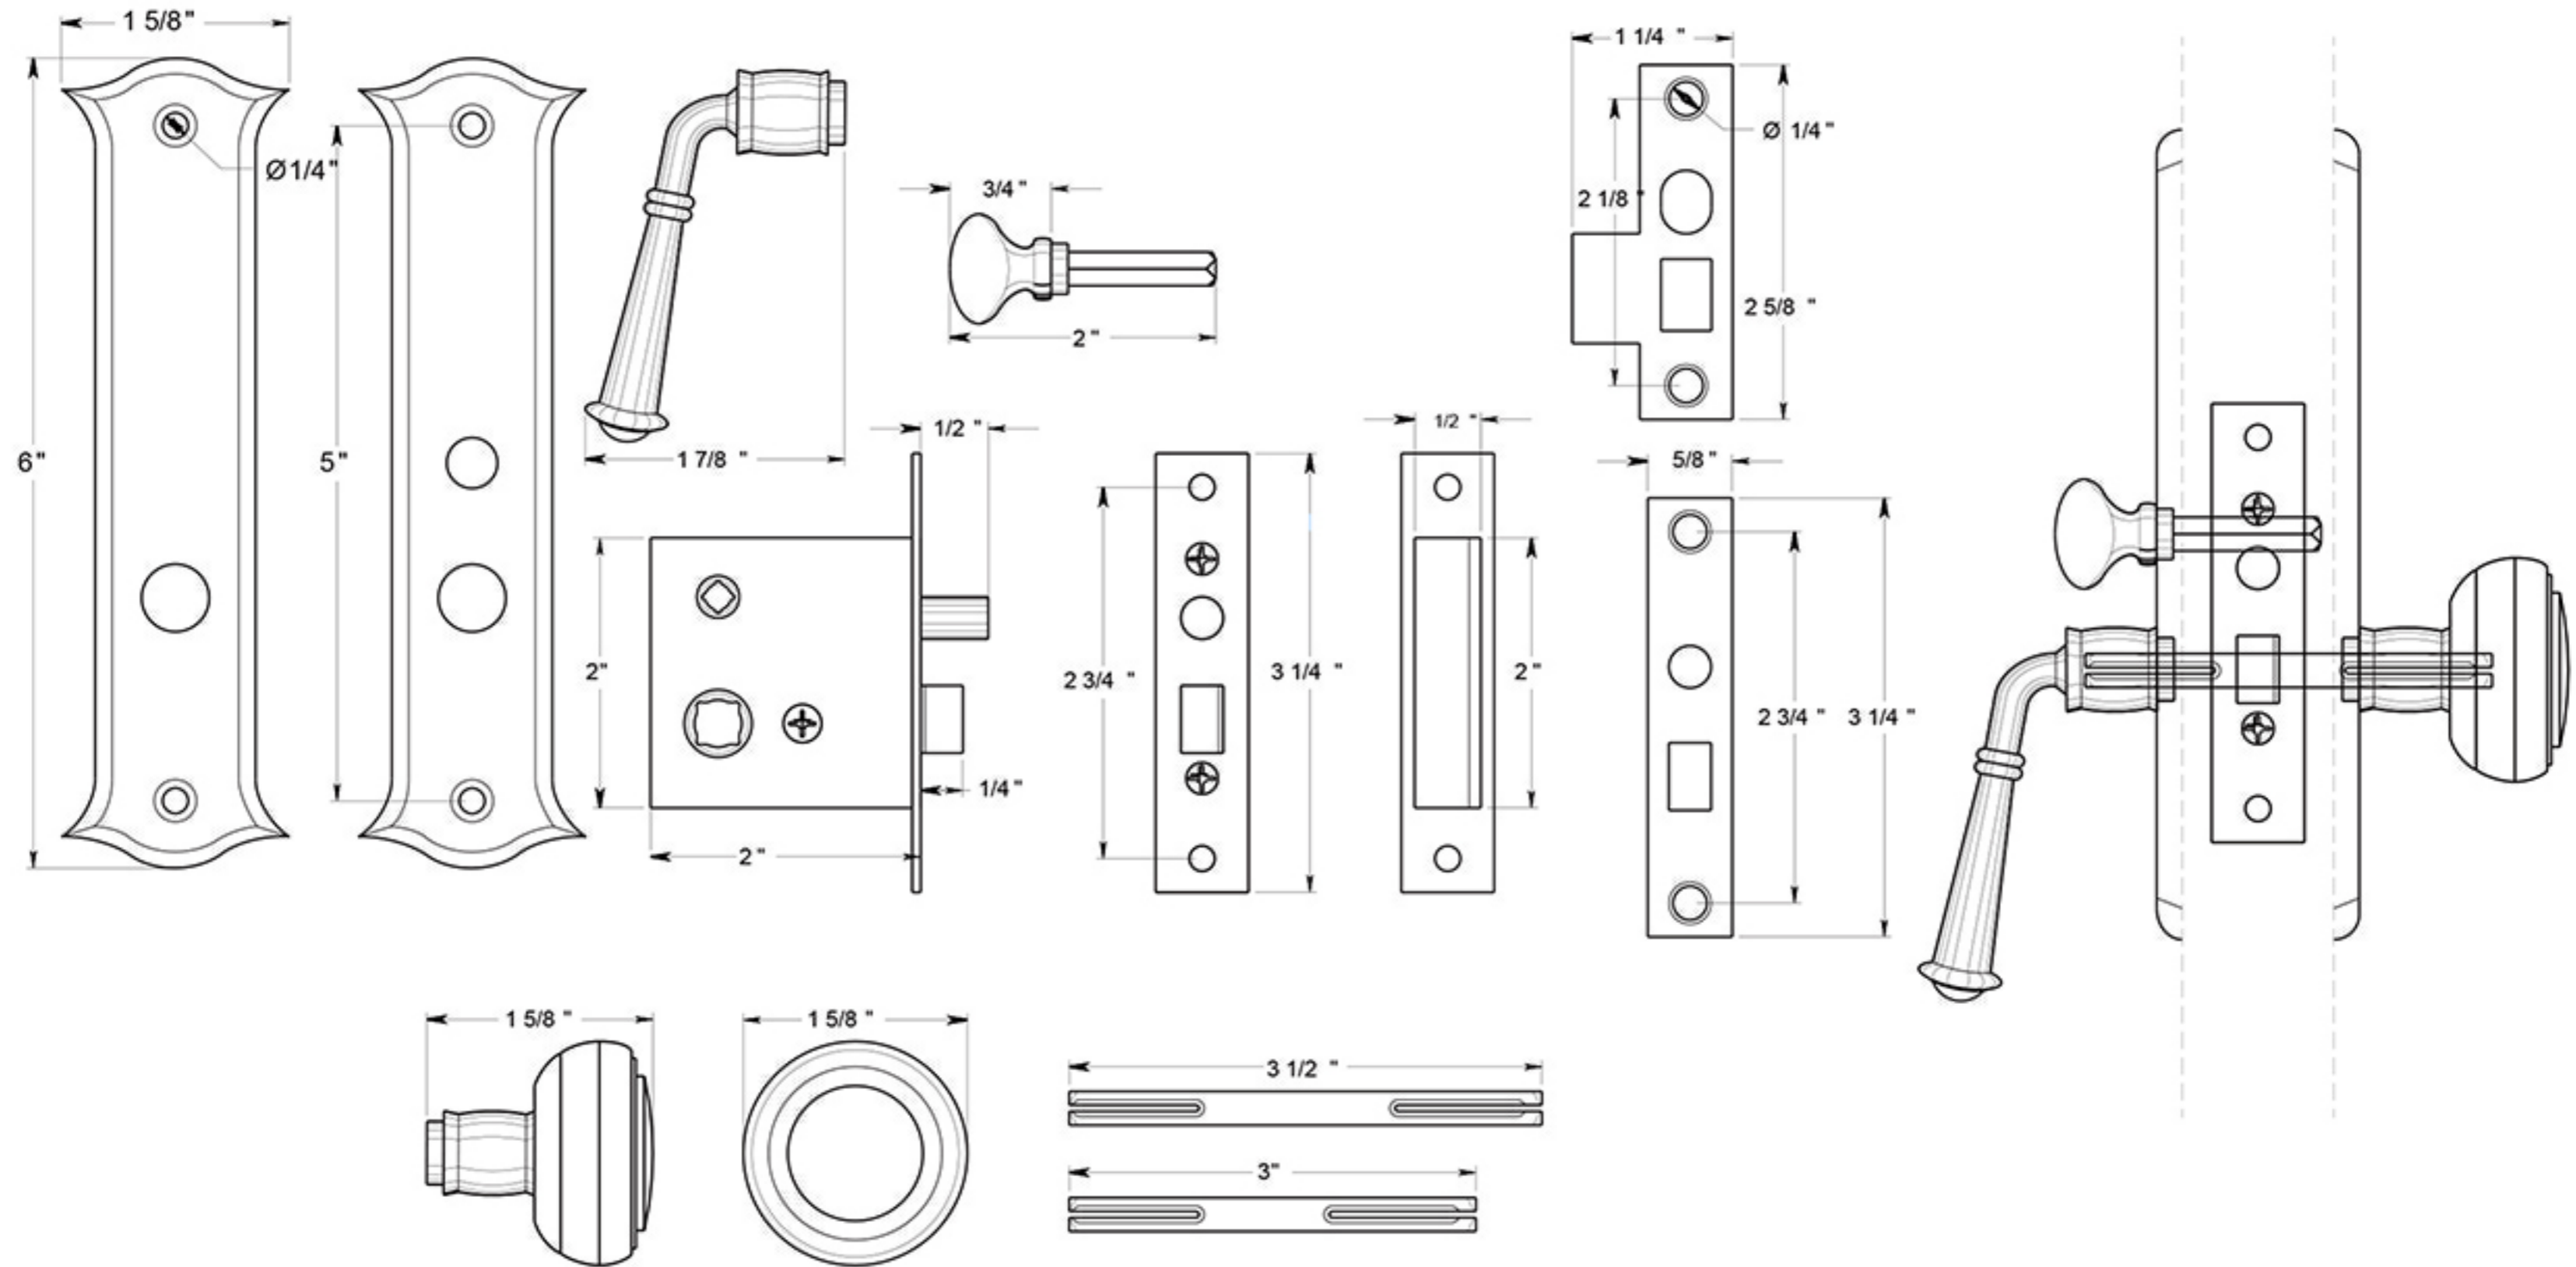

SDL688

SCREEN & STORM DOOR LATCH / CLASSIC / MORTISE LOCK
SOLID BRASS

DRAWING NOT TO SCALE

NOTE: Deltana reserves the right to constantly improve its products and is not responsible for differences between the product in-hand and the specifications contained in this drawing. We do not recommend to pre-drill holes or pre-cut woods or metals based on the drawing information if the veracity of the specifications has not been proven by the live product.