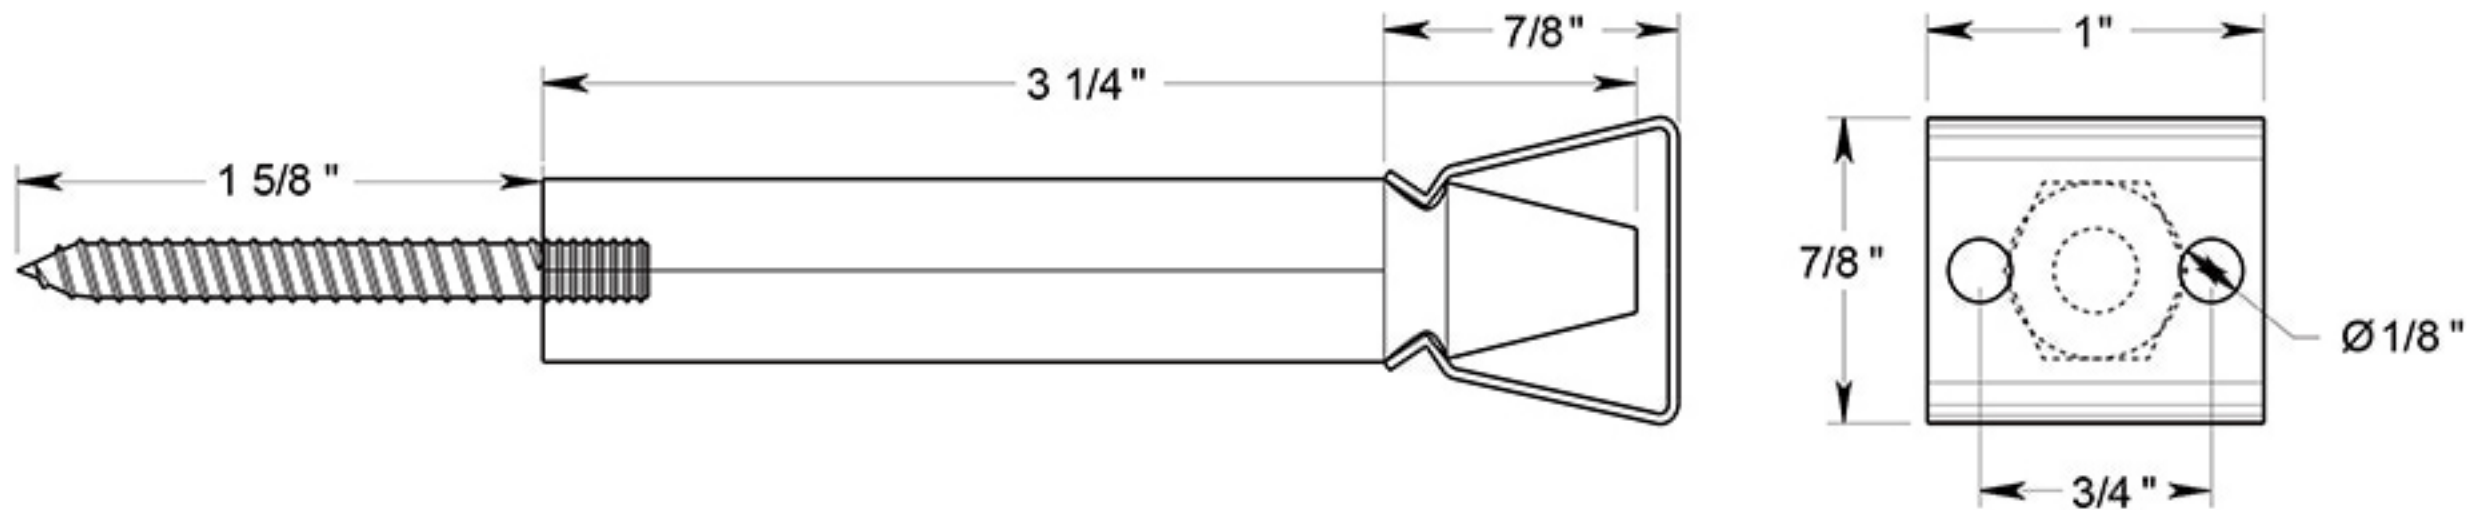

SDH103

3-1/4" SHUTTER DOOR HOLDER / SOLID BRASS - STEEL

DRAWING NOT TO SCALE

NOTE: Deltana reserves the right to constantly improve its products and is not responsible for differences between the product in-hand and the specifications contained in this drawing. We do not recommend to pre-drill holes or pre-cut woods or metals based on the drawing information if the veracity of the specifications has not been proven by the live product.