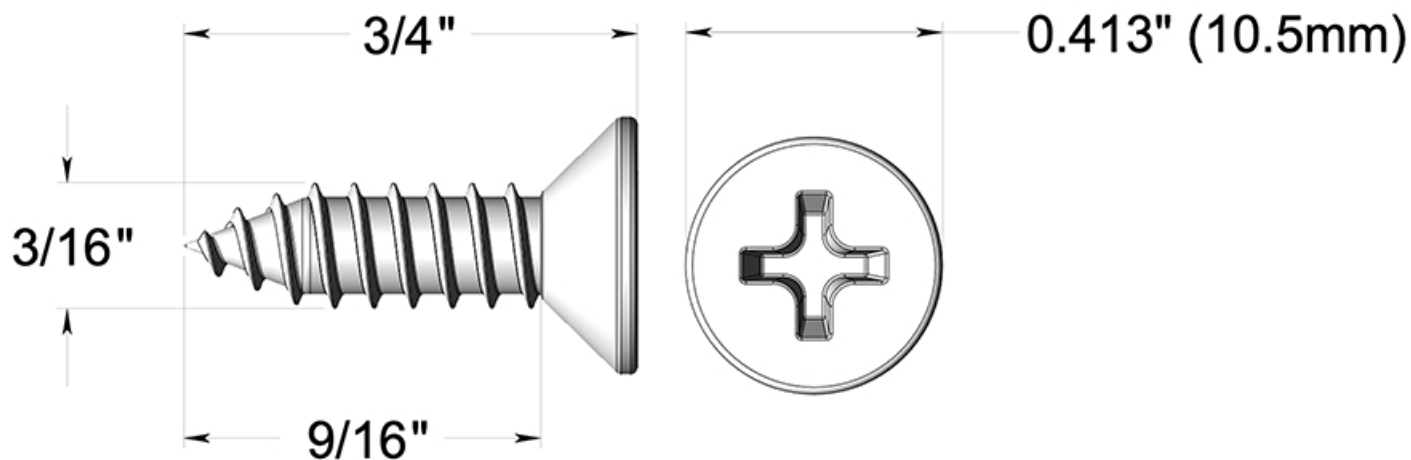

SCWB1275

#12 x 3/4" WOOD SCREW / SOLID BRASS

THREAD: 8 x 1.6mm

DRAWING NOT TO SCALE

NOTE: Deltana reserves the right to constantly improve its products and is not responsible for differences between the product in-hand and the specifications contained in this drawing. We do not recommend to pre-drill holes or pre-cut woods or metals based on the drawing information if the veracity of the specifications has not been proven by the live product.