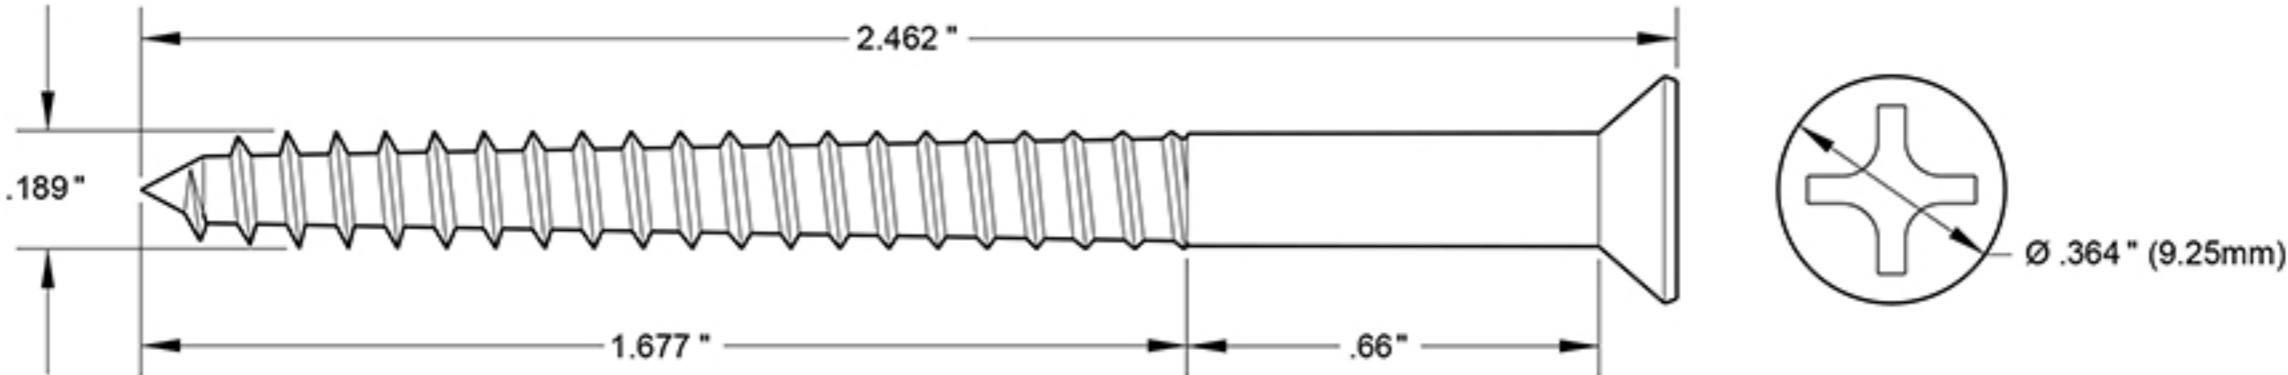

SCWB1025

#10 x 2-1/2" WOOD SCREW / SOLID BRASS

<p>DRAWING NOT TO SCALE</p>	<p>NOTE: Deltana reserves the right to constantly improve its products and is not responsible for differences between the product in-hand and the specifications contained in this drawing. We do not recommend to pre-drill holes or pre-cut woods or metals based on the drawing information if the veracity of the specifications has not been proven by the live product.</p>
-----------------------------	---