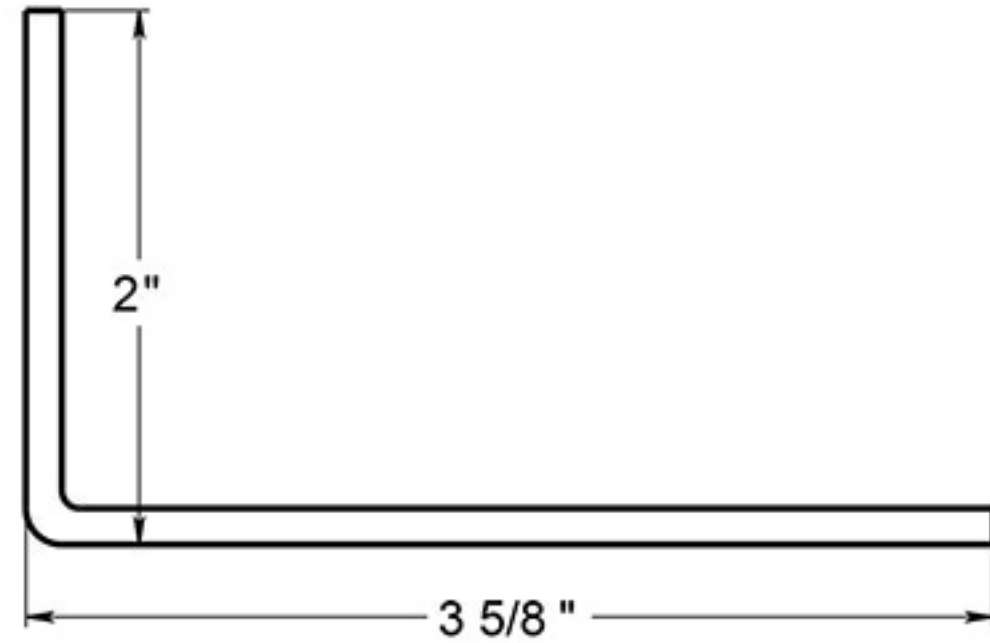

JB-DASH95

JAMB BRACKET FOR DASH95
SOLID BRASS

DRAWING NOT TO SCALE

NOTE: Deltana reserves the right to constantly improve its products and is not responsible for differences between the product in-hand and the specifications contained in this drawing. We do not recommend to pre-drill holes or pre-cut woods or metals based on the drawing information if the veracity of the specifications has not been proven by the live product.