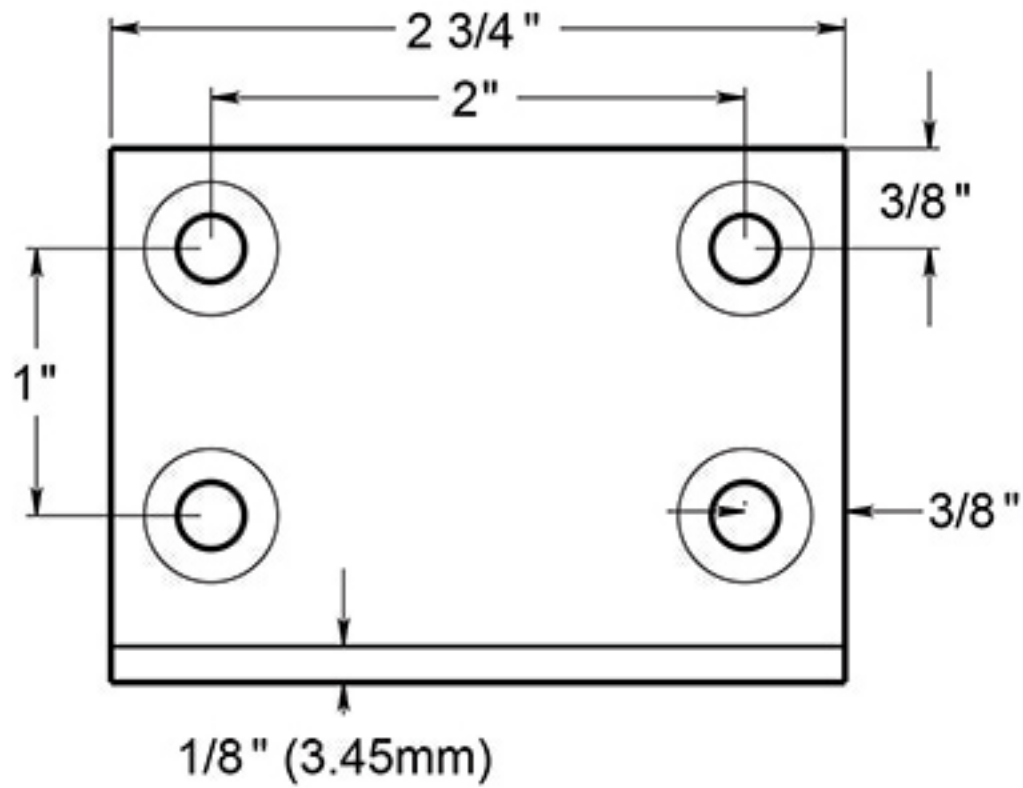

JB-DASH95

JAMB BRACKET FOR DASH95
SOLID BRASS

DRAWING NOT TO SCALE

NOTE: Deltana reserves the right to constantly improve its products and is not responsible for differences between the product in-hand and the specifications contained in this drawing. We do not recommend to pre-drill holes or pre-cut woods or metals based on the drawing information if the veracity of the specifications has not been proven by the live product.