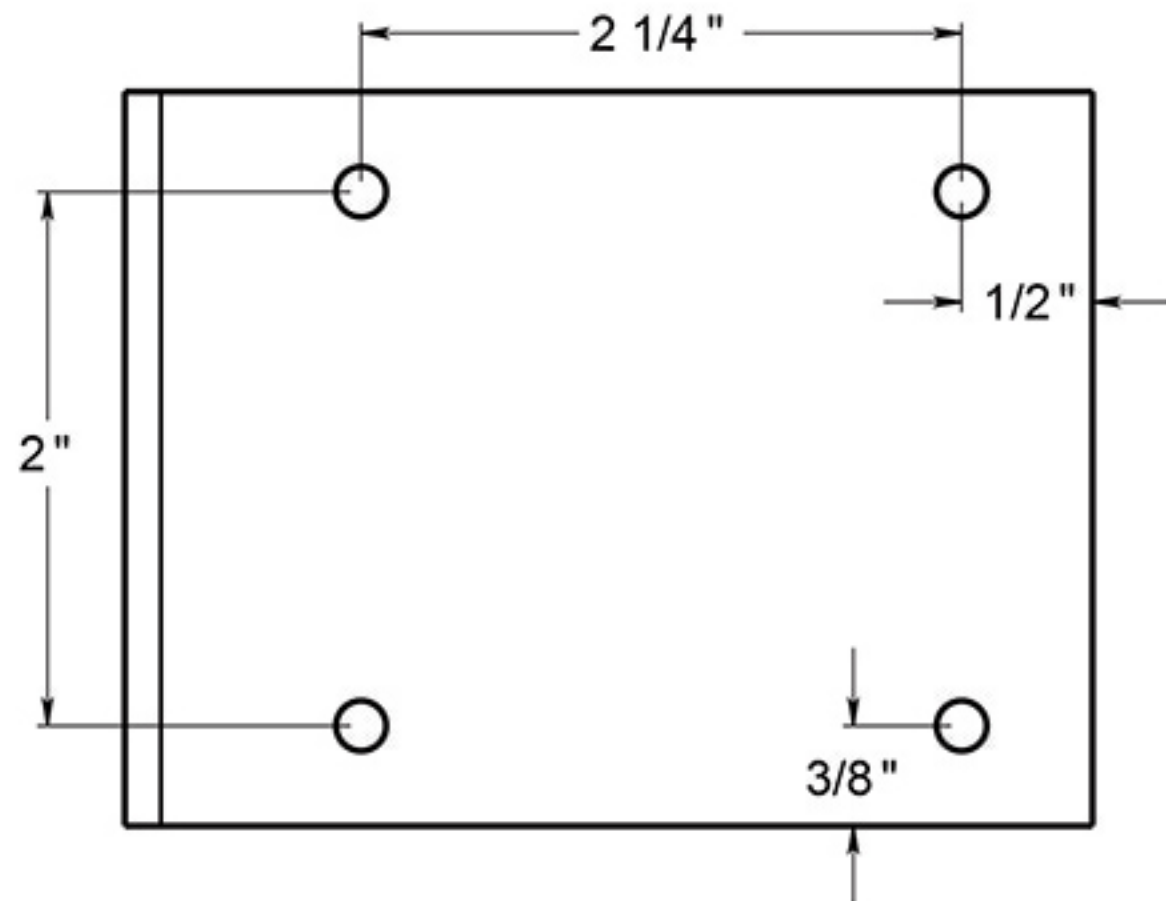

JB-DASH95

JAMB BRACKET FOR DASH95
SOLID BRASS

DRAWING NOT TO SCALE

NOTE: Deltana reserves the right to constantly improve its products and is not responsible for differences between the product in-hand and the specifications contained in this drawing. We do not recommend to pre-drill holes or pre-cut woods or metals based on the drawing information if the veracity of the specifications has not been proven by the live product.