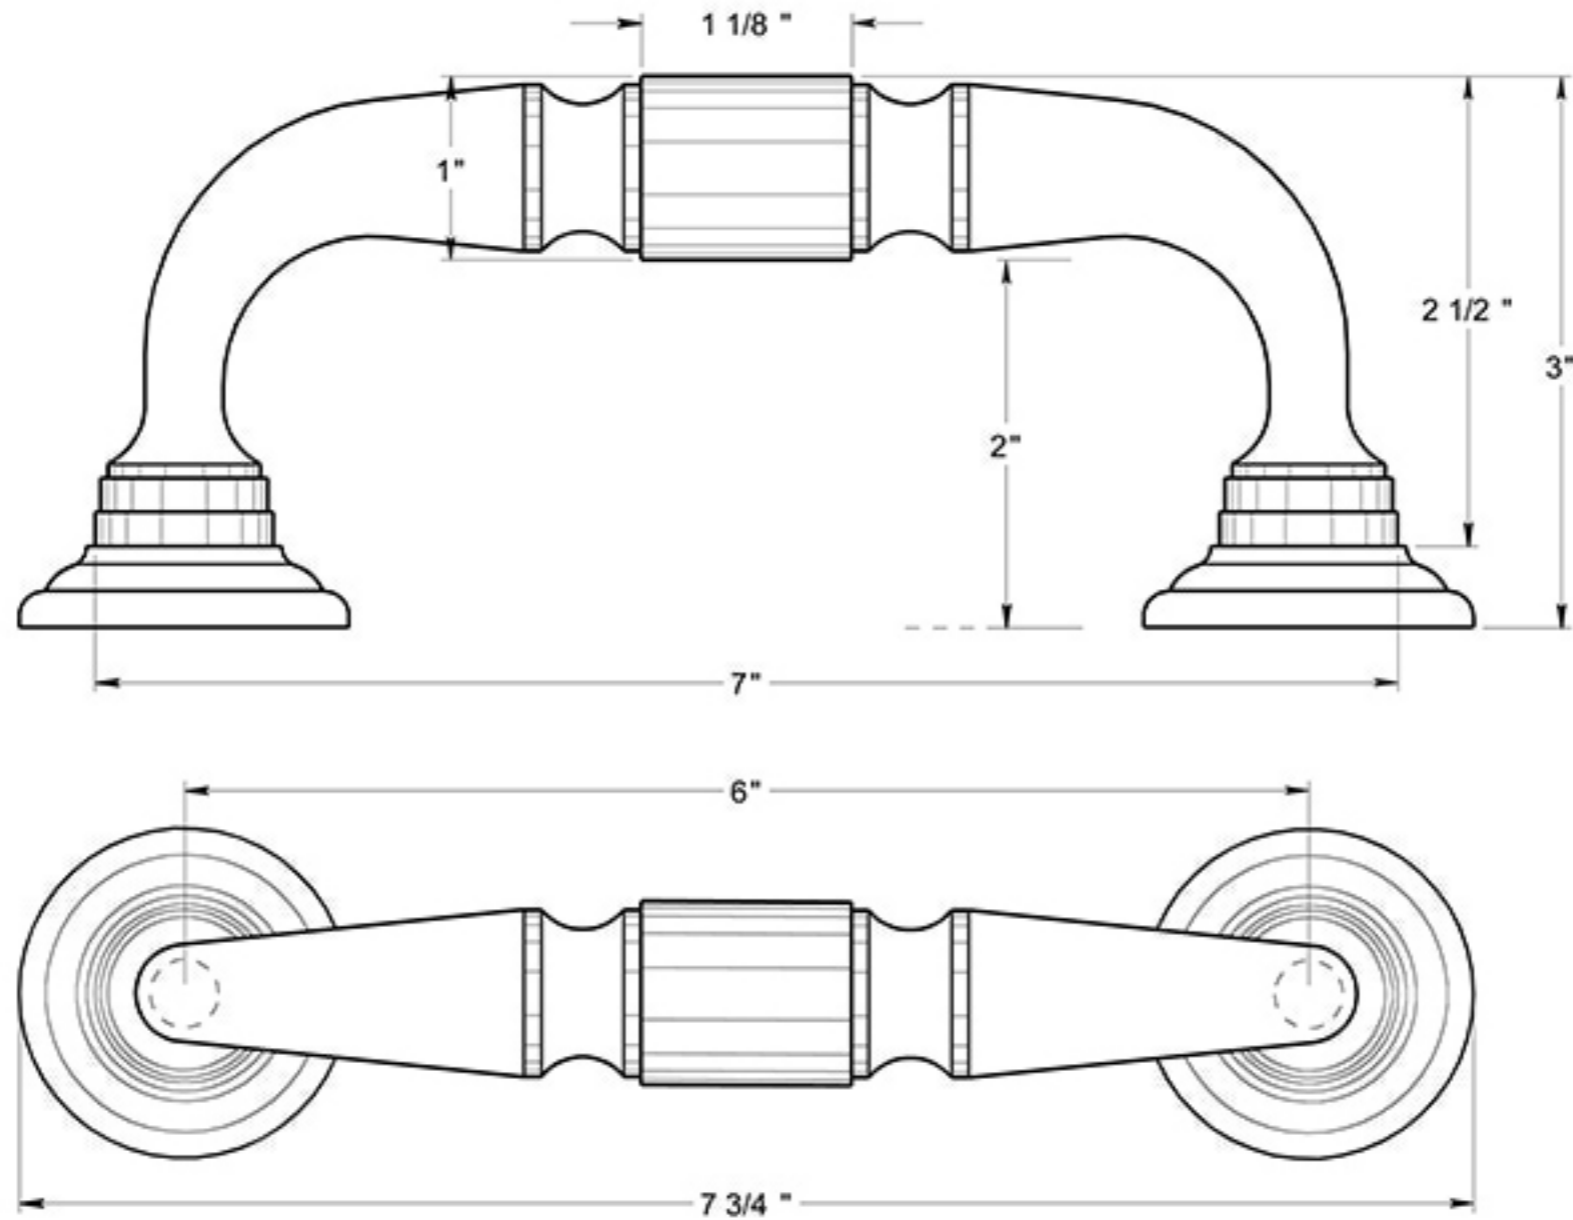

DP675

6" DOOR PULL / SOLID BRASS

DRAWING NOT TO SCALE

NOTE: Deltana reserves the right to constantly improve its products and is not responsible for differences between the product in-hand and the specifications contained in this drawing. We do not recommend to pre-drill holes or pre-cut woods or metals based on the drawing information if the veracity of the specifications has not been proven by the live product.