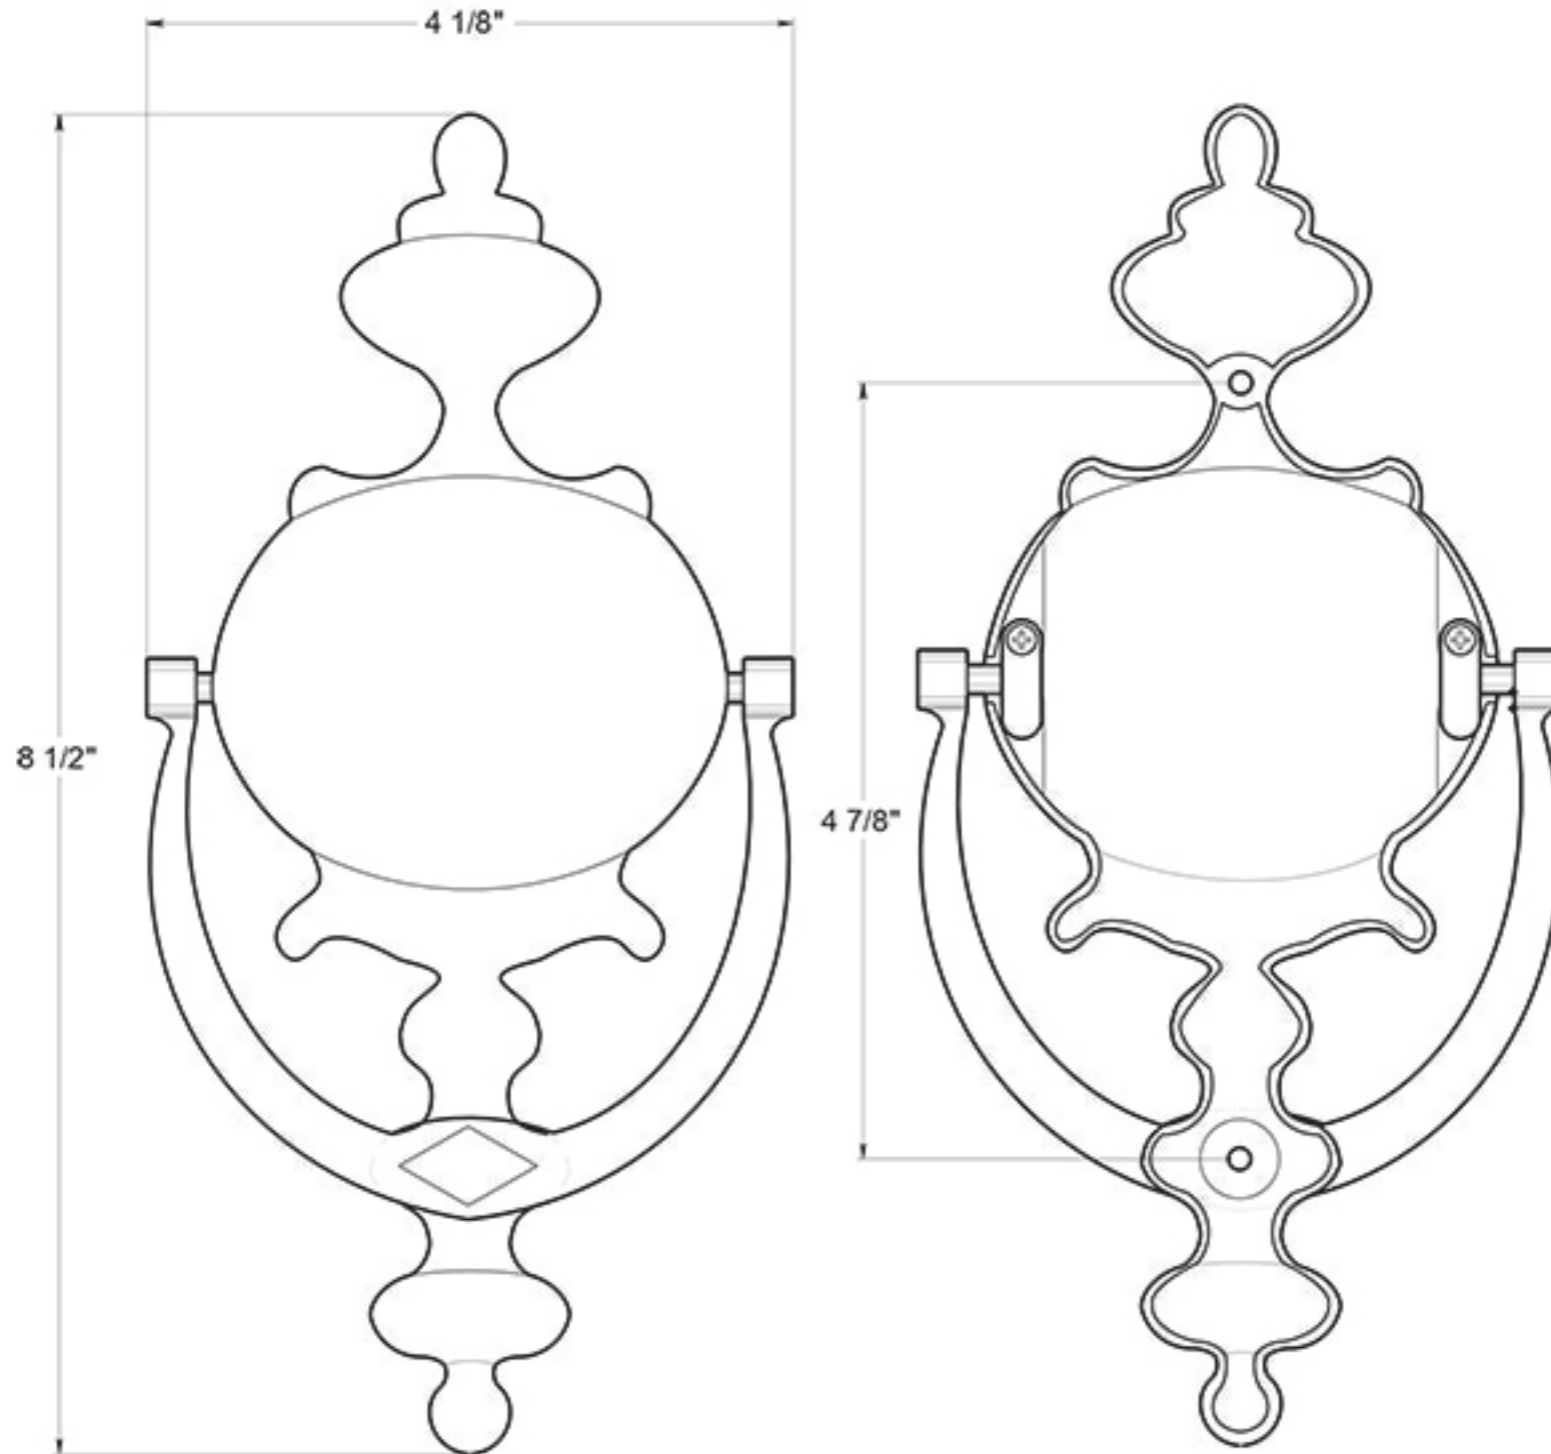

DK854

DOOR KNOCKER / IMPERIAL / SOLID BRASS

DRAWING NOT TO SCALE

NOTE: Deltana reserves the right to constantly improve its products and is not responsible for differences between the product in-hand and the specifications contained in this drawing. We do not recommend to pre-drill holes or pre-cut woods or metals based on the drawing information if the veracity of the specifications has not been proven by the live product.