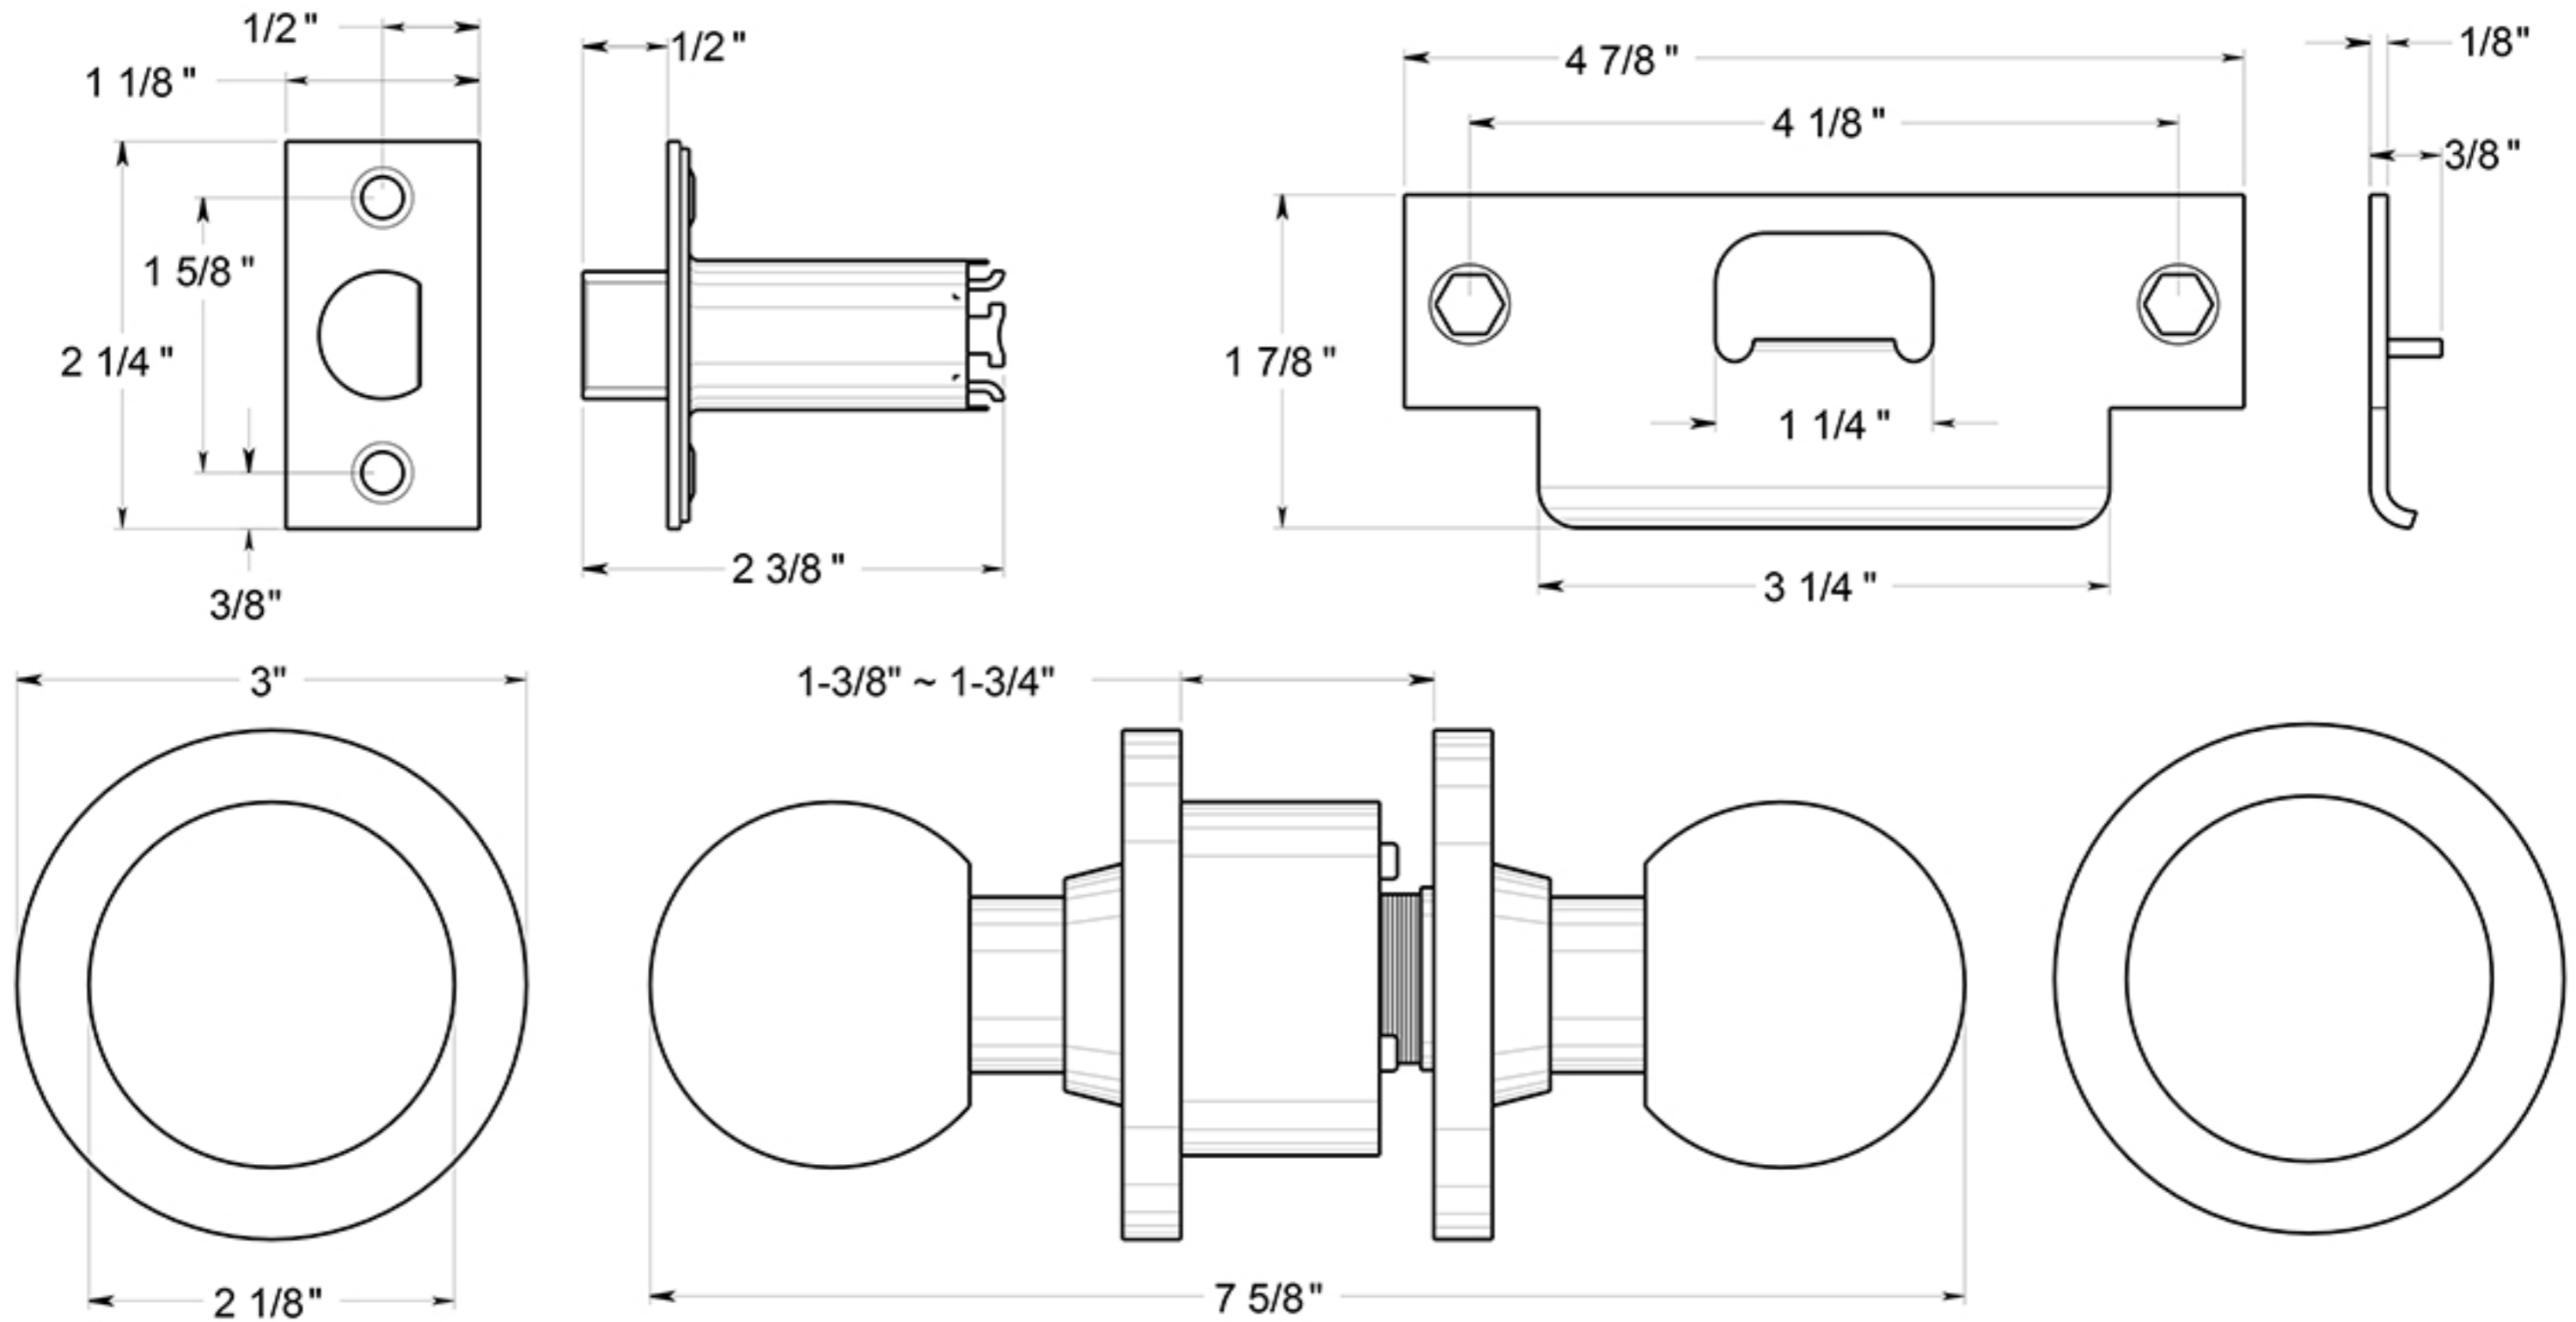

# CL101EAC

ROUND KNOBS / PASSAGE / COMMERCIAL GRADE 2 / STAINLESS STEEL & ZINC

DRAWING NOT TO SCALE

NOTE: Deltana reserves the right to constantly improve its products and is not responsible for differences between the product in-hand and the specifications contained in this drawing. We do not recommend to pre-drill holes or pre-cut woods or metals based on the drawing information if the veracity of the specifications has not been proven by the live product.