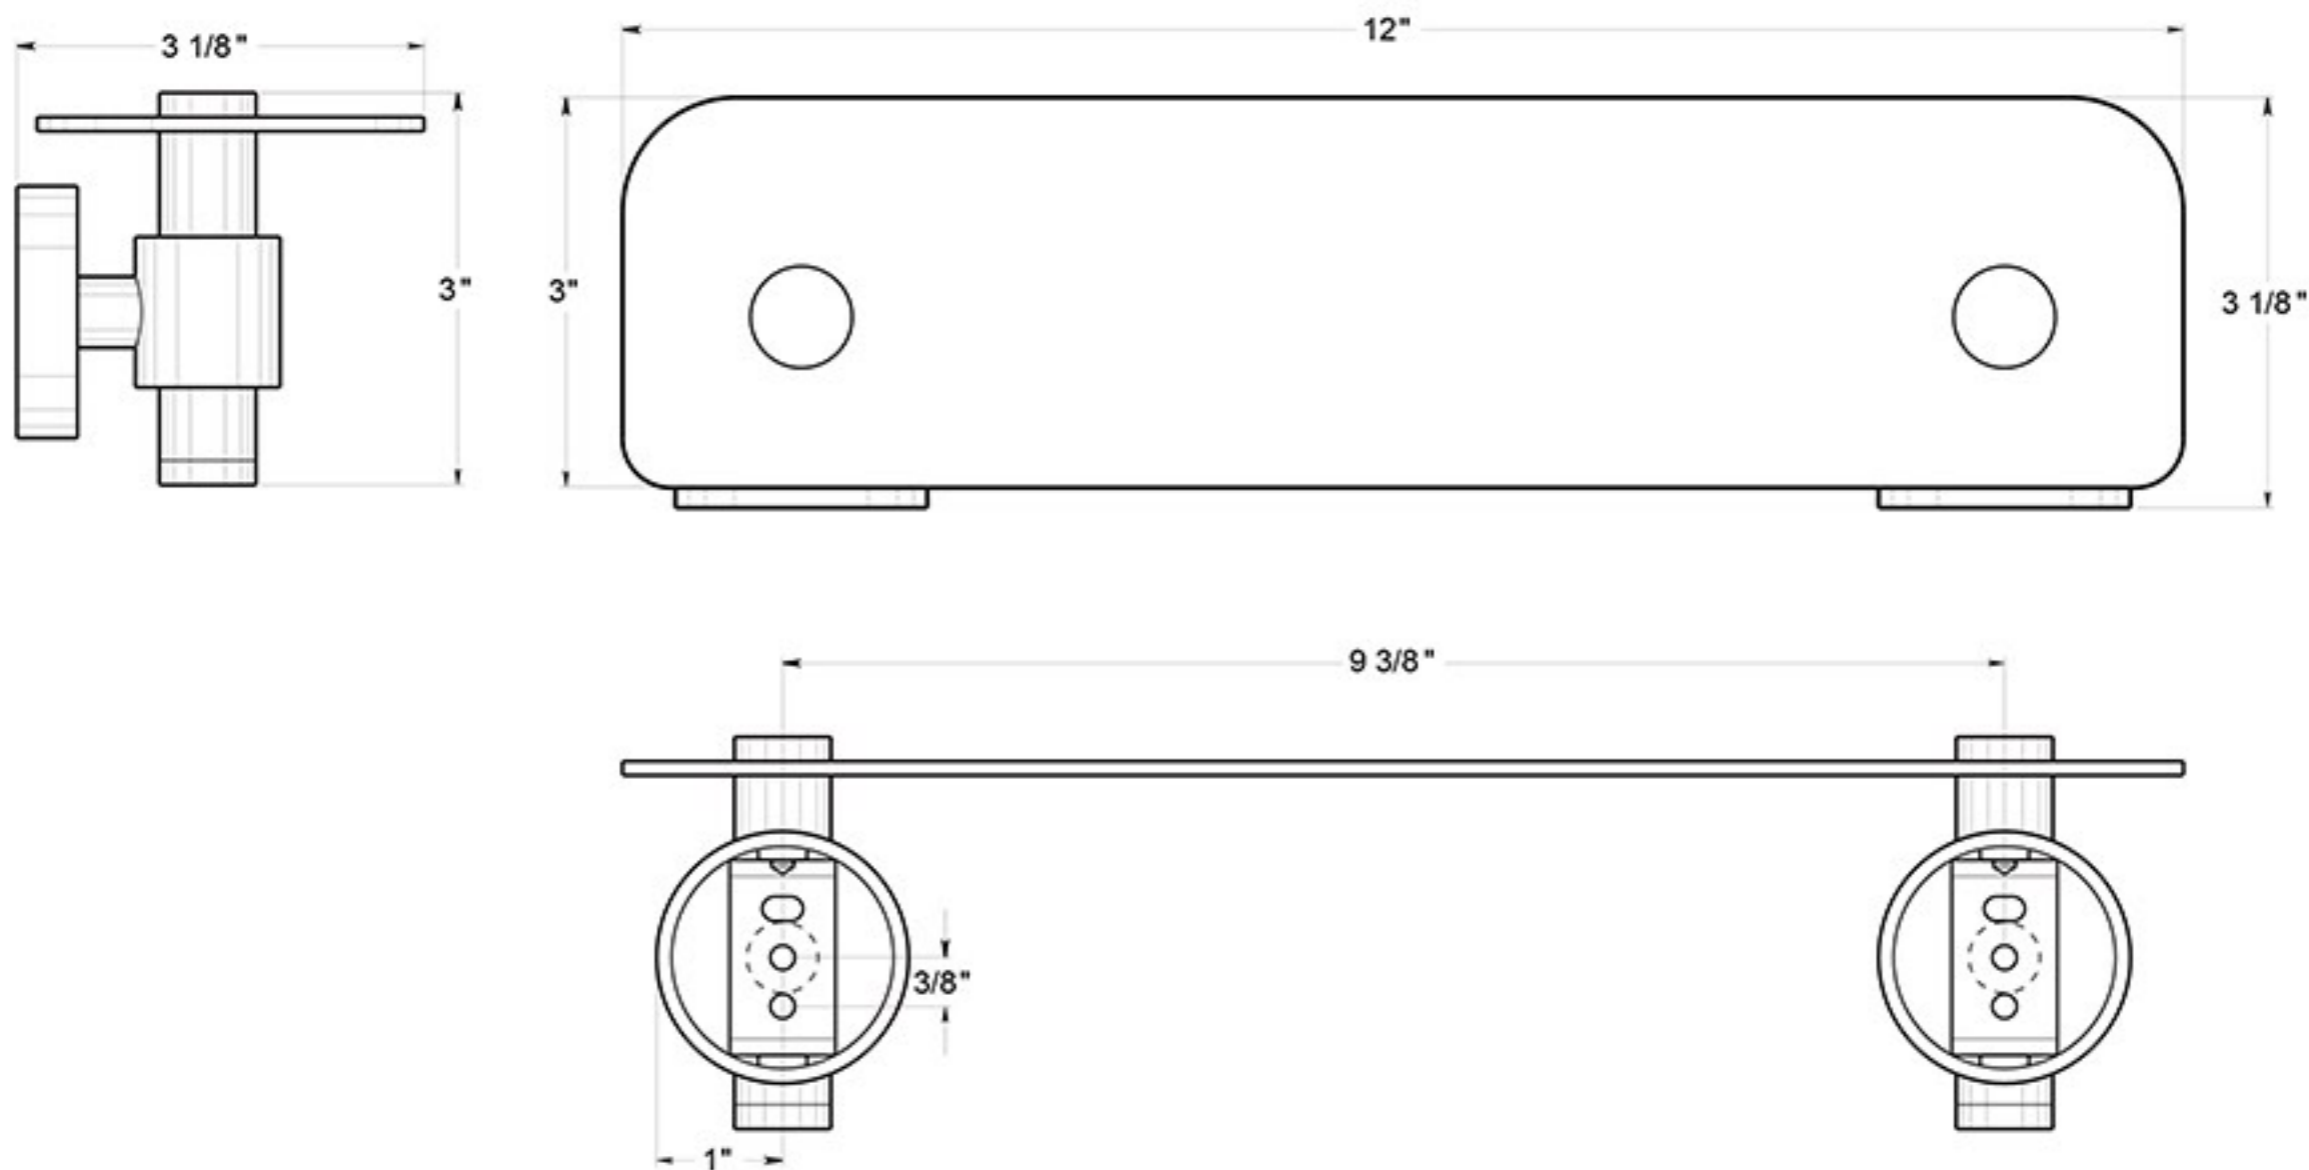

BBS2018

12" SHELF / SOLID BRASS

DRAWING NOT TO SCALE

NOTE: Deltana reserves the right to constantly improve its products and is not responsible for differences between the product in-hand and the specifications contained in this drawing. We do not recommend to pre-drill holes or pre-cut woods or metals based on the drawing information if the veracity of the specifications has not been proven by the live product.