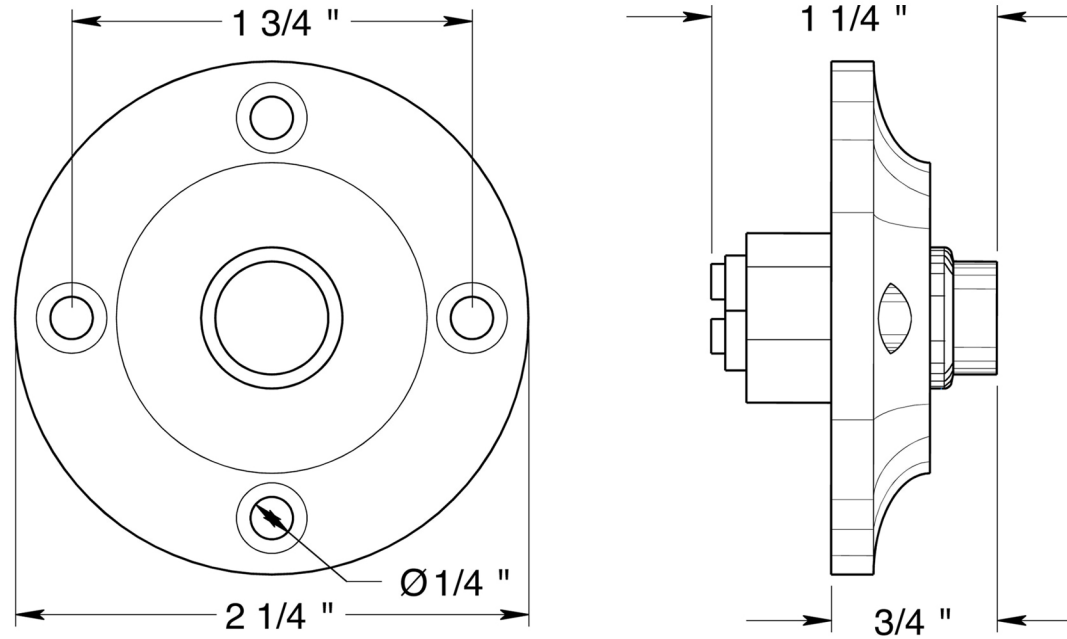

BBR213

2-1/4" ROUND BELL BUTTON / CONTEMPORARY / SOLID BRASS

DRAWING NOT TO SCALE

NOTE: Deltana reserves the right to constantly improve its products and is not responsible for differences between the product in-hand and the specifications contained in this drawing. We do not recommend to pre-drill holes or pre-cut woods or metals based on the drawing information if the veracity of the specifications has not been proven by the live product.