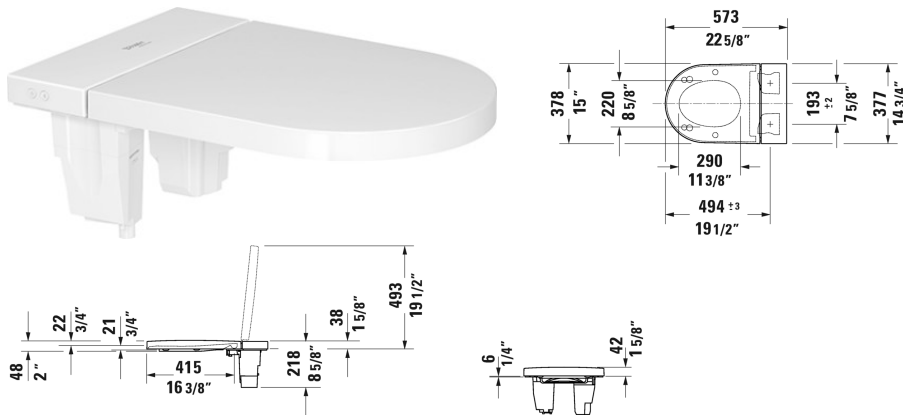

SensoWash® Starck f SensoWash® Starck f Plus shower toilet-seat # 612000011041320

| < 14 7/8" Inch > |

SensoWash® Starck f Plus shower toilet-seat	Dimension	Weight	Order number
Rear-, Lady- and Comfortwash, heated seat, warm air dryer, individual adjustment of water-, air- and seat surface temperature as well as nozzle position and jet strength, night light, Intelligent energy-saving mode, remote control included, app operation, self-cleaning wand, descaling function, automatic drainage in periods of prolonged disuse			
Colors			
00 White			
Variant			
AC 100-120V, 50-60 Hz, odor extraction, Automatic odor extraction, Adjustable odor extraction follow-up time, automatic opening/closing of lid, Electronically actuated lid, 2 individually programmable user profiles, with visible connections, seat/lid material duroplast	14 7/8" x 22 5/8" Inch	15.4 lb	612000011041320
Installation accessories			
Wall bracket frame type, for permanent remote control installation, suitable for SensoWash Plus remote control			100724
Suitable products			
Toilet wall-mounted Duravit Rimless for SensoWash® f rimless, washdown model, only in combination with SensoWash f, cUPC® listed*, 14 3/4" x 22 5/8" Inch	14 3/4" x 22 5/8" Inch		251009
One-Piece toilet Duravit Rimless® for SensoWash® f rimless, syphonic, 12" rough-in, only in combination with SensoWash f, vertical outlet, with holes for external water supply, 1.32/0.92 gpf, 14 1/8" x 29 1/2" Inch	14 1/8" x 29 1/2" Inch		218901

All drawings contain the necessary measurements which are subject to standard tolerances. They are stated in inch & mm and are non-binding. Exact measurements, in particular for customized installation scenarios, can only be taken from the finished ceramic piece.