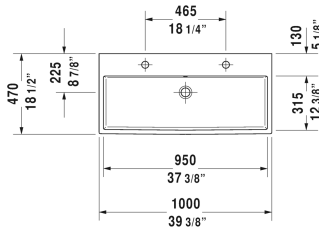

Vero Air Furniture washbasin # 2350100024

< 39 3/8" Inch >

Furniture washbasin	Dimension	Weight	Order number
with faucet deck, underside fully glazed, hardware included, wall-mounted, 39 3/8" Inch			
<b>Colors</b>			
00 White			
<b>Variant</b>			
● __ ● with overflow	39 3/8" x 18 1/2" Inch	61.7 lb	2350100024
<b>Infobox</b>			
When installing ceramics larger than 39 3/8", 2 sets of basin hardware # 6951000000 are required, When mounting 2 one-hole faucets, required space in between is # 045412, 235012 = 22 1/4" and # 045410, 235010 = 18 1/4"			
Sanitary ceramics with the special WonderGliss surface finish will remain clean and attractive-looking for a long time to come. When ordering WonderGliss please add a "1" as eleventh digit to the model number.			
<b>Accessory for ceramics</b>			
Push button drain assembly for washbasins with overflow	2" Inch	0.8 lb	005052
Towel rail square tube 1/2", Chrome, for washbasin # 045410, 235010	37 5/8" Inch	1.5 lb	003039
Design Siphon		3.3 lb	005036
<b>Suitable products</b>			
Metal console height adjustable +2", for washbasin # 045410, 235010,			003067

All drawings contain the necessary measurements which are subject to standard tolerances. They are stated in inch & mm and are non-binding. Exact measurements, in particular for customized installation scenarios, can only be taken from the finished ceramic piece.