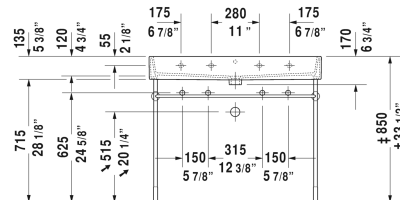

Vero Air Furniture washbasin # 2350100024

< 39 3/8" Inch >

Furniture washbasin	Dimension	Weight	Order number
with faucet deck, underside fully glazed, hardware included, wall-mounted, 39 3/8" Inch			
<b>Colors</b>			
00 White			
<b>Variant</b>			
● __ ● with overflow	39 3/8" x 18 1/2" Inch	61.7 lb	2350100024
<b>Infobox</b>			
When installing ceramics larger than 39 3/8", 2 sets of basin hardware # 6951000000 are required, When mounting 2 one-hole faucets, required space in between is # 045412, 235012 = 22 1/4" and # 045410, 235010 = 18 1/4"			
Sanitary ceramics with the special WonderGliss surface finish will remain clean and attractive-looking for a long time to come. When ordering WonderGliss please add a "1" as eleventh digit to the model number.			
<b>Accessory for ceramics</b>			
Push button drain assembly for washbasins with overflow	2" Inch	0.8 lb	005052
Towel rail square tube 1/2", Chrome, for washbasin # 045410, 235010	37 5/8" Inch	1.5 lb	003039
Design Siphon		3.3 lb	005036
<b>Suitable products</b>			
Metal console height adjustable +2", for washbasin # 045410, 235010,			003067

All drawings contain the necessary measurements which are subject to standard tolerances. They are stated in inch & mm and are non-binding. Exact measurements, in particular for customized installation scenarios, can only be taken from the finished ceramic piece.