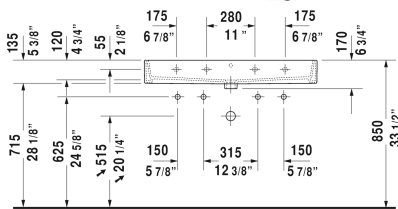

Vero Air Furniture washbasin # 2350100024

< 39 3/8" Inch >

Furniture washbasin	Dimension	Weight	Order number
with faucet deck, underside fully glazed, hardware included, wall-mounted, 39 3/8" Inch			
<b>Colors</b>			
00 White			
<b>Variant</b>			
● __ ● with overflow	39 3/8" x 18 1/2" Inch	61.7 lb	2350100024
<b>Infobox</b>			
When installing ceramics larger than 39 3/8", 2 sets of basin hardware # 6951000000 are required, When mounting 2 one-hole faucets, required space in between is # 045412, 235012 = 22 1/4" and # 045410, 235010 = 18 1/4"			
Sanitary ceramics with the special WonderGliss surface finish will remain clean and attractive-looking for a long time to come. When ordering WonderGliss please add a "1" as eleventh digit to the model number.			
<b>Accessory for ceramics</b>			
Push button drain assembly for washbasins with overflow	2" Inch	0.8 lb	005052
Towel rail square tube 1/2", Chrome, for washbasin # 045410, 235010	37 5/8" Inch	1.5 lb	003039
Design Siphon		3.3 lb	005036
<b>Suitable products</b>			
Metal console height adjustable +2", for washbasin # 045410, 235010,			003067

All drawings contain the necessary measurements which are subject to standard tolerances. They are stated in inch & mm and are non-binding. Exact measurements, in particular for customized installation scenarios, can only be taken from the finished ceramic piece.