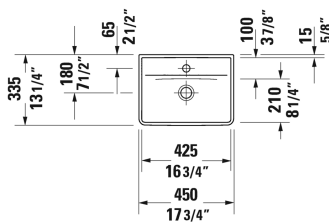

D-Neo Handrinse basin # 0738450041 / 0738450070

< 17 3/4" Inch >

Handrinse basin	Dimension	Weight	Order number
without overflow, with faucet deck, underside fully glazed, hardware included, wall-mounted, 17 3/4" Inch			
Colors			
00 White			
Variant			
●	17 3/4" x 13 1/8" Inch	21.6 lb	0738450041
☒	17 3/4" x 13 1/8" Inch	21.6 lb	0738450070
Infobox			
Mandatory in combination with a bottle trap inclusive extended pipe			
Sanitary ceramics with the special WonderGliss surface finish will remain clean and attractive-looking for a long time to come. When ordering WonderGliss please add a "1" as eleventh digit to the model number.			
Slotted waste for washbasins without overflow	2" Inch	0.7 lb	005024

All drawings contain the necessary measurements which are subject to standard tolerances. They are stated in inch & mm and are non-binding. Exact measurements, in particular for customized installation scenarios, can only be taken from the finished ceramic piece.