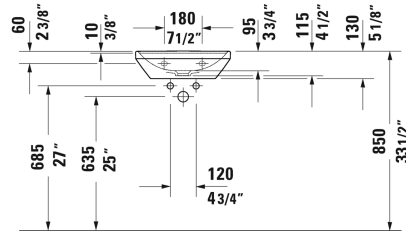

D-Neo Handrinse basin # 0738450041 / 0738450070

< 17 3/4" Inch >

Handrinse basin	Dimension	Weight	Order number
without overflow, with faucet deck, underside fully glazed, hardware included, wall-mounted, 17 3/4" Inch			
Colors			
00 White			
Variant			
●	17 3/4" x 13 1/8" Inch	21.6 lb	0738450041
☒	17 3/4" x 13 1/8" Inch	21.6 lb	0738450070
Infobox			
Mandatory in combination with a bottle trap inclusive extended pipe			
Sanitary ceramics with the special WonderGliss surface finish will remain clean and attractive-looking for a long time to come. When ordering WonderGliss please add a "1" as eleventh digit to the model number.			
Slotted waste for washbasins without overflow	2" Inch	0.7 lb	005024

All drawings contain the necessary measurements which are subject to standard tolerances. They are stated in inch & mm and are non-binding. Exact measurements, in particular for customized installation scenarios, can only be taken from the finished ceramic piece.