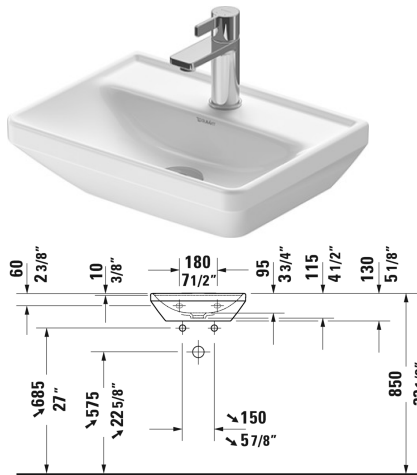

D-Neo Handrinse basin # 0738450041 / 0738450070

< 17 3/4" Inch >

Handrinse basin	Dimension	Weight	Order number
without overflow, with faucet deck, underside fully glazed, hardware included, wall-mounted, 17 3/4" Inch			
Colors			
00 White			
Variant			
●	17 3/4" x 13 1/8" Inch	21.6 lb	0738450041
☒	17 3/4" x 13 1/8" Inch	21.6 lb	0738450070
Infobox			
Mandatory in combination with a bottle trap inclusive extended pipe			
Sanitary ceramics with the special WonderGliss surface finish will remain clean and attractive-looking for a long time to come. When ordering WonderGliss please add a "1" as eleventh digit to the model number.			
Slotted waste for washbasins without overflow	2" Inch	0.7 lb	005024

All drawings contain the necessary measurements which are subject to standard tolerances. They are stated in inch & mm and are non-binding. Exact measurements, in particular for customized installation scenarios, can only be taken from the finished ceramic piece.