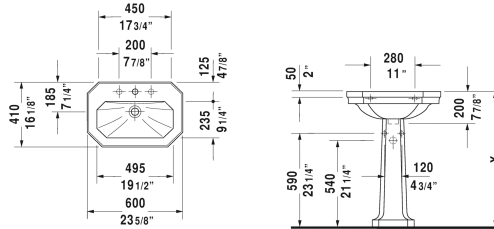

1930 Washbasin # 0438600000 / 0438600087

| < 23 5/8" Inch > |

Washbasin	Dimension	Weight	Order number
with overflow, with faucet deck, underside fully glazed, hardware included, wall-mounted, cUPC® listed*, 23 5/8" Inch			
Colors			
00 White			
Variant			
●	23 5/8" x 16 1/8" Inch	29.7 lb	0438600000
● ● ●	23 5/8" x 16 1/8" Inch	29.7 lb	0438600087
Infobox			
* Complies with following standards: ASME A112.19.2/CSA B45.1			
Sanitary ceramics with the special WonderGliss surface finish will remain clean and attractive-looking for a long time to come. When ordering WonderGliss please add a "1" as eleventh digit to the model number.			
Suitable products			
Pedestal for washbasin # 043860, 10 5/8" x 10" Inch	10 5/8" x 10" Inch		085791

All drawings contain the necessary measurements which are subject to standard tolerances. They are stated in inch & mm and are non-binding. Exact measurements, in particular for customized installation scenarios, can only be taken from the finished ceramic piece.