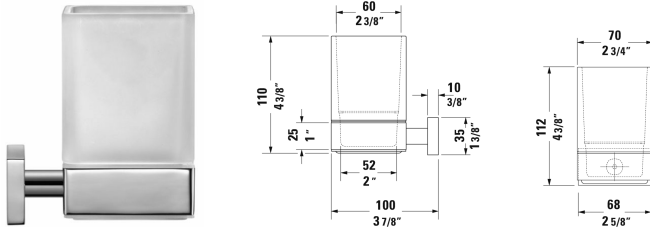

Karree Glass holder # 0099511000

|< 2 3/4" Inch >|

Glass holder	Dimension	Weight	Order number
frosted glass, Chrome, 4 3/8" Inch			
Colors			
10 Chrome			
Variant			
	2 3/4" x 3 7/8" Inch	1.8 lb	0099511000

All drawings contain the necessary measurements which are subject to standard tolerances. They are stated in inch & mm and are non-binding. Exact measurements, in particular for customized installation scenarios, can only be taken from the finished ceramic piece.