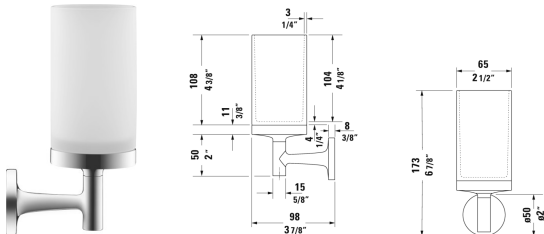

**Starck T Glass holder # 009931..00**

| < 2 1/2" Inch > |

Glass holder	Dimension	Weight	Order number
wall-mounted, frosted glass, 6 3/4" Inch			
<b>Colors</b>			
10 Chrome 46 Black Matt			
<b>Variant</b>			
	2 1/2" x 3 7/8" Inch	1.3 lb	009931..00

*All drawings contain the necessary measurements which are subject to standard tolerances. They are stated in inch & mm and are non-binding. Exact measurements, in particular for customized installation scenarios, can only be taken from the finished ceramic piece.*