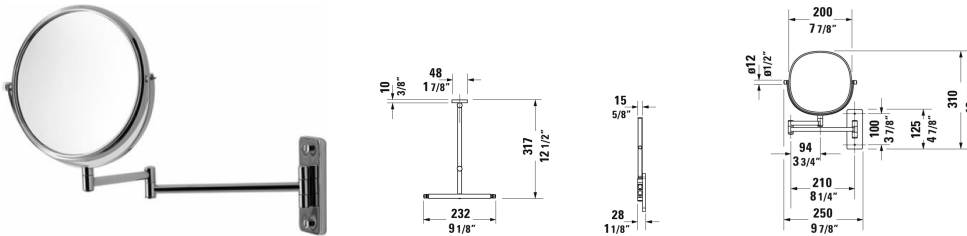

D-Code Cosmetic mirror # 0099121000

| < 9 1/8" Inch > |

Cosmetic mirror	Dimension	Weight	Order number
3x magnifying, 12 1/4" Inch			
<b>Colors</b>			
10 Chrome			
<b>Variant</b>			
	9 1/8" x 12 1/2" Inch	2 lb	0099121000

All drawings contain the necessary measurements which are subject to standard tolerances. They are stated in inch & mm and are non-binding. Exact measurements, in particular for customized installation scenarios, can only be taken from the finished ceramic piece.