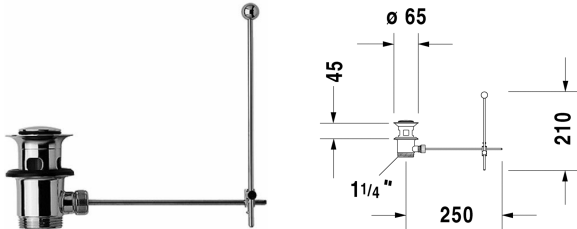

Accessories Pop-up basin waste # 005051

|< 2" Inch >|

Pop-up basin waste	Dimension	Weight	Order number
with vertical lever***			
Colors			
Variant			

All drawings contain the necessary measurements which are subject to standard tolerances. They are stated in inch & mm and are non-binding. Exact measurements, in particular for customized installation scenarios, can only be taken from the finished ceramic piece.