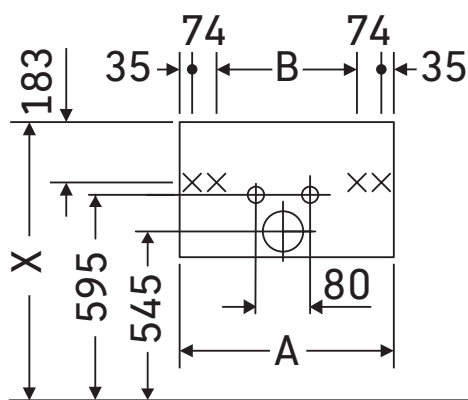

Ketho

KT 6670

Mounting instructions

A mm	B mm	W mm	X mm
600	382	55	795

D-Code # 034265

Instructions for use

The bathroom furniture range complies with the standards and guidelines applicable at the time of delivery and is designed for use in bathrooms. Direct contact with water should be avoided, for example, when showering.