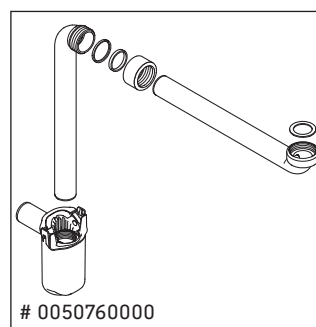

Ketho

KT 6670

Mounting instructions

A mm	B mm	W mm	X mm
600	382	55	795

D-Code # 034265

Instructions for use

The bathroom furniture range complies with the standards and guidelines applicable at the time of delivery and is designed for use in bathrooms. Direct contact with water should be avoided, for example, when showering.