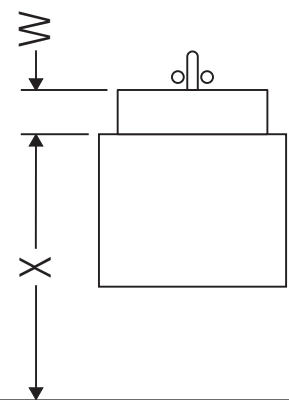

Ketho

KT 6670

Mounting instructions

A mm	B mm	W mm	X mm
600	382	55	795

D-Code # 034265

Instructions for use

The bathroom furniture range complies with the standards and guidelines applicable at the time of delivery and is designed for use in bathrooms. Direct contact with water should be avoided, for example, when showering.