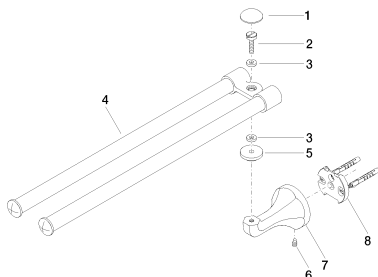

Bathtub - Madison

Towel bar two-piece pivotable - polished chrome

Article number: 83 210 361-00

- Width 3-3/8"
- Height 2-3/4"
- Flange diameter 2-3/8"
- 19-1/8" Projection

polished chrome

Dimensional drawing

All dimensions in mm / inch = mm x 0,0394

Bathtub - Madison

Towel bar two-piece pivotable - polished chrome

Article number: 83 210 361-00

Bathtub - Madison

Towel bar two-piece pivotable - polished chrome

Article number: 83 210 361-00

Spare parts list

Number	Item Number	Designation	Number of units
1	08 30 30 501-00	cap	1
2	08 31 11 500 90	screw	1
3	08 30 11 501 90	disc	2
4	90 17 50 501 00-00	holder	1
5	08 30 11 521-00	ring	1
6	04 31 11 140 00 90	pin	1
7	08 17 36 508-00	holder	1
8	05 17 97 507 00 90	fixing set	1