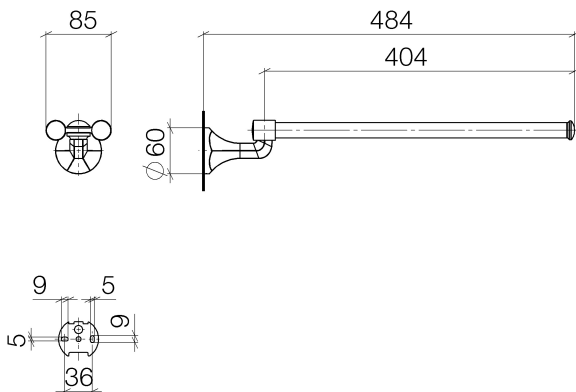

Bathtub - Madison

Towel bar two-piece pivotable - polished chrome

Article number: 83 210 361-00

- Width 3-3/8"
- Height 2-3/4"
- Flange diameter 2-3/8"
- 19-1/8" Projection

polished chrome

Dimensional drawing

All dimensions in mm / inch = mm x 0,0394

Bathtub - Madison

Towel bar two-piece pivotable - polished chrome

Article number: 83 210 361-00

Bathtub - Madison

Towel bar two-piece pivotable - polished chrome

Article number: 83 210 361-00

Spare parts list

Number	Item Number	Designation	Number of units
1	08 30 30 501-00	cap	1
2	08 31 11 500 90	screw	1
3	08 30 11 501 90	disc	2
4	90 17 50 501 00-00	holder	1
5	08 30 11 521-00	ring	1
6	04 31 11 140 00 90	pin	1
7	08 17 36 508-00	holder	1
8	05 17 97 507 00 90	fixing set	1