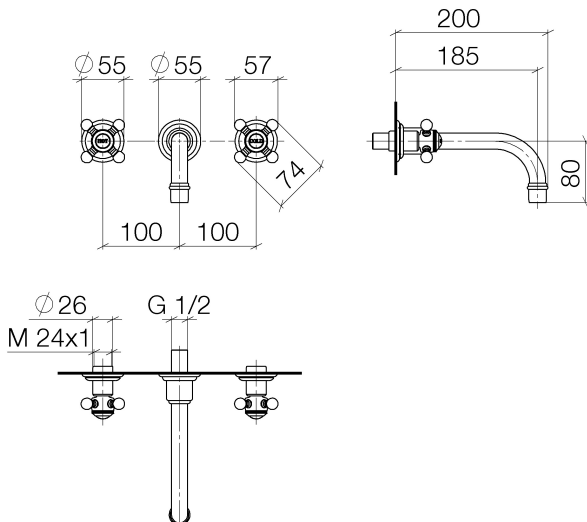

Sink - Madison

Wall-mounted three-hole lavatory mixer without drain - polished chrome

Article number: 36 712 361-00 0010

- 7-1/2" Projection
- Rigid spout
- Round aerated stream
- Valve hole diameter 1-5/8"
- Spout hole diameter 1-5/8"
- Flanges \varnothing 2-1/8"
- Water flow rate limited to max. 1.2 gpm
- lead-free

polished chrome

Accessory is required for this item.

Dimensional drawing

Sink - Madison

Wall-mounted three-hole lavatory mixer without drain - polished chrome

Article number: 36 712 361-00 0010

All dimensions in mm / inch = mm x 0,0394

Flow rate chart

Sink - Madison

Wall-mounted three-hole lavatory mixer without drain - polished chrome

Article number: 36 712 361-00 0010

Other surface finishes

platinum matte

36 712 361-06 0010

platinum

Article number: 36 712 361-00 0010

Spare parts list

36 712 361-FF 0010

Number	Item Number	Designation	Number of units
1	90 90 03 157 00 90	top	2
2	36 310 361-00	Volume Control - polished chrome	2
3	04 20 36 100 01-00	handle (hot)	1
4	09 24 03 081 10 90	extension	1
5	09 14 10 026 90	seal	2
6	09 27 36 010-00	rosette	1
7	04 28 22 090 10-00	spout	1
8	09 14 05 020 90	seal	1
9	09 24 03 022 10-00	nipple	1
10	90 23 01 119 04-00	aerator	1
11	04 20 36 100 00-00	handle (cold)	1