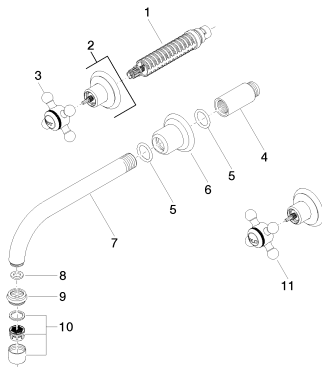

Sink - Madison

Wall-mounted three-hole lavatory mixer without drain - polished chrome

Article number: 36 712 361-00 0010

- 7-1/2" Projection
- Rigid spout
- Round aerated stream
- Valve hole diameter 1-5/8"
- Spout hole diameter 1-5/8"
- Flanges \varnothing 2-1/8"
- Water flow rate limited to max. 1.2 gpm
- lead-free

Flow rate chart

Sink - Madison

Wall-mounted three-hole lavatory mixer without drain - polished chrome

Article number: 36 712 361-00 0010

Other surface finishes

platinum matte

36 712 361-06 0010

platinum

Required article

35 707 970-90 0010

Rough for wall-mounted
faucet spout in center -

35 712 970-90 0010

Rough for wall-mounted
faucet flexible positioning -

Sink - Madison

Wall-mounted three-hole lavatory mixer without drain - polished chrome

Article number: 36 712 361-00 0010

Spare parts list

36 712 361-FF 0010

Number	Item Number	Designation	Number of units
1	90 90 03 157 00 90	top	2
2	36 310 361-00	Volume Control - polished chrome	2
3	04 20 36 100 01-00	handle (hot)	1
4	09 24 03 081 10 90	extension	1
5	09 14 10 026 90	seal	2
6	09 27 36 010-00	rosette	1
7	04 28 22 090 10-00	spout	1
8	09 14 05 020 90	seal	1
9	09 24 03 022 10-00	nipple	1
10	90 23 01 119 04-00	aerator	1
11	04 20 36 100 00-00	handle (cold)	1