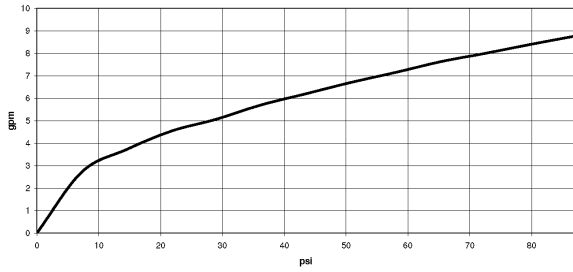

Kitchen - Concealed rough parts
Rough for wall-mounted faucet mixer on right -
Article number: 35 860 970-90 0010

Flow rate chart