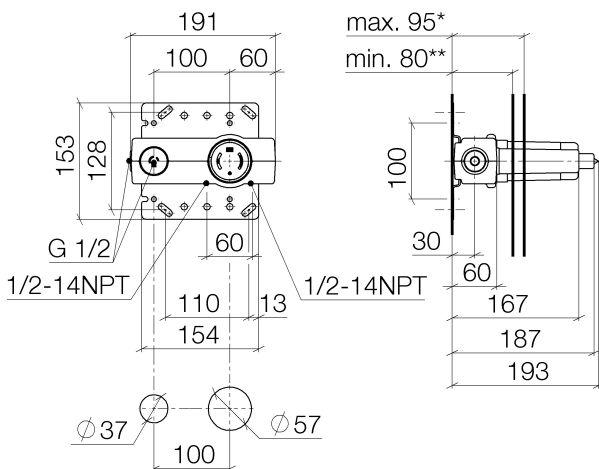

Kitchen - Concealed rough parts  
 Rough for wall-mounted faucet mixer on right -  
 Article number: 35 860 970-90 0010

- brass, lead free
- 2x Connection 1/2" IT (cold/warm), DN 15
- 1x female thread 1/2" outlet for wall spout
- 1x outlet 1/2"
- 2x Mud guard
- Water protection
- Sound insulation
- Center to center 3-7/8"
- Wall elbow 1/2" (concealed rough parts) Also compatible with xGrid
- Rough can be rotated to position the lever on top or to the left of the spout.

## Dimensional drawing

	**min	*max
+ 1286997090	100	115
+ 1287097090	100	115

All dimensions in mm / inch = mm x 0,0394

Kitchen - Concealed rough parts  
Rough for wall-mounted faucet mixer on right -  
Article number: 35 860 970-90 0010

### Flow rate chart

Kitchen - Concealed rough parts  
Rough for wall-mounted faucet mixer on right -  
Article number: 35 860 970-90 0010

## Recommended article

12 869 970 90  
Extension 3/4" -

12 870 970 90  
Extension 3/4" -

12 880 970 90  
Adapter for reversed water  
connections -