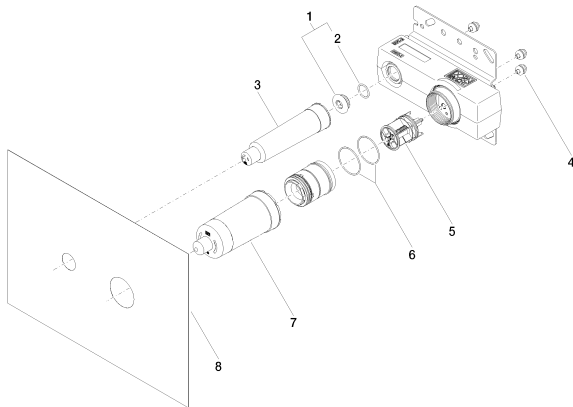

Kitchen - Concealed rough parts  
 Rough for wall-mounted faucet mixer on right -  
 Article number: 35 860 970-90 0010

- brass, lead free
- 2x Connection 1/2" IT (cold/warm), DN 15
- 1x female thread 1/2" outlet for wall spout
- 1x outlet 1/2"
- 2x Mud guard
- Water protection
- Sound insulation
- Center to center 3-7/8"
- Wall elbow 1/2" (concealed rough parts) Also compatible with xGrid
- Rough can be rotated to position the lever on top or to the left of the spout.

## Dimensional drawing

	**min	*max
+ 1286997090	100	115
+ 1287097090	100	115

All dimensions in mm / inch = mm x 0,0394

Kitchen - Concealed rough parts  
Rough for wall-mounted faucet mixer on right -  
Article number: 35 860 970-90 0010

## Recommended article

12 869 970 90  
Extension 3/4" -

12 870 970 90  
Extension 3/4" -

12 880 970 90  
Adapter for reversed water  
connections -

## Spare parts list

Number	Item Number	Designation	Number of units
1	04 31 20 006 00 90	plug	1
2	09 14 10 053 90	seal	1
3	09 21 02 173 90	cap	1
4	90 23 01 091 00 90	set	3
5	90 31 20 107 00 90	plug	1
6	09 14 10 190 90	seal	2
7	09 21 02 176 90	cap	1
8	04 14 03 074 00 90	gasket kit	1