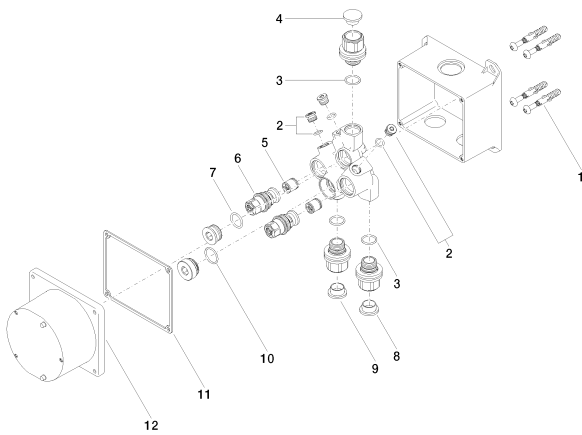

## Sink - Concealed rough parts

eSET Touchfree Lavatory faucet with temperature adjustment for wall-mounted installation -

Article number: 35 741 970-90 0010

- lead-free
- 2x inlet 1/2"
- 2x back flow preventer
- 2x integrated supply stop
- Concealed installation
- Min. rough in depth 3-1/2"
- Max. rough in depth 4-7/8"
- Compatible with outlets from Vaia, Lissé, CL.1, IMO, Tara., Tara Logic, Meta.02, Deque, Supernova, Symetrics, LULU and MEM
- Not compatible with outlets with pull-rod drains. Please use in combination with pop up drain 10 126 970-FF
- Additional series and finishes available upon request (xtra Service)

## Dimensional drawing

All dimensions in mm / inch = mm x 0,0394

Sink - Concealed rough parts

eSET Touchfree Lavatory faucet with temperature adjustment for wall-mounted installation -

Article number: 35 741 970-90 0010

Sink - Concealed rough parts

eSET Touchfree Lavatory faucet with temperature adjustment for wall-mounted installation -

Article number: 35 741 970-90 0010

Spare parts list

Number	Item Number	Designation	Number of units
1	04 30 31 024 01 90	fixing set	2
2	04 31 20 039 10 90	plug	3
3	09 14 10 010 90	seal	3
4	09 31 20 092 90	plug	1
5	09 23 01 040 90	back-flow preventer	2
6	04 29 05 031 01 90	insert	2
7	09 14 10 117 90	seal	1
8	09 31 20 094 90	plug	1
9	09 31 20 093 90	plug	1
10	09 14 10 031 90	seal	1
11	09 14 03 103 90	seal	1
12	09 11 11 011 90	lid	1