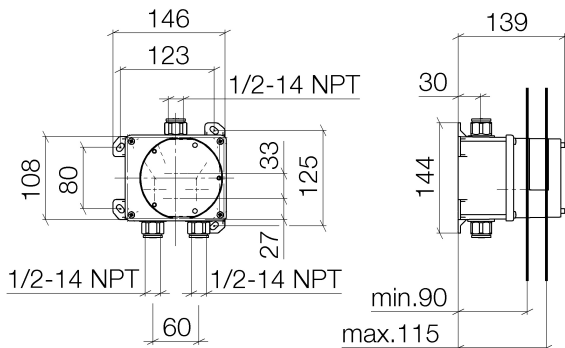

## Sink - Concealed rough parts

eSET Touchfree Lavatory faucet with temperature adjustment for wall-mounted installation -

Article number: 35 741 970-90 0010

- lead-free
- 2x inlet 1/2"
- 2x back flow preventer
- 2x integrated supply stop
- Concealed installation
- Min. rough in depth 3-1/2"
- Max. rough in depth 4-7/8"
- Compatible with outlets from Vaia, Lissé, CL.1, IMO, Tara., Tara Logic, Meta.02, Deque, Supernova, Symetrics, LULU and MEM
- Not compatible with outlets with pull-rod drains. Please use in combination with pop up drain 10 126 970-FF
- Additional series and finishes available upon request (xtra Service)

## Dimensional drawing

All dimensions in mm / inch = mm x 0,0394

Sink - Concealed rough parts

eSET Touchfree Lavatory faucet with temperature adjustment for wall-mounted installation -

Article number: 35 741 970-90 0010

Sink - Concealed rough parts

eSET Touchfree Lavatory faucet with temperature adjustment for wall-mounted installation -

Article number: 35 741 970-90 0010

Spare parts list

Number	Item Number	Designation	Number of units
1	04 30 31 024 01 90	fixing set	2
2	04 31 20 039 10 90	plug	3
3	09 14 10 010 90	seal	3
4	09 31 20 092 90	plug	1
5	09 23 01 040 90	back-flow preventer	2
6	04 29 05 031 01 90	insert	2
7	09 14 10 117 90	seal	1
8	09 31 20 094 90	plug	1
9	09 31 20 093 90	plug	1
10	09 14 10 031 90	seal	1
11	09 14 03 103 90	seal	1
12	09 11 11 011 90	lid	1